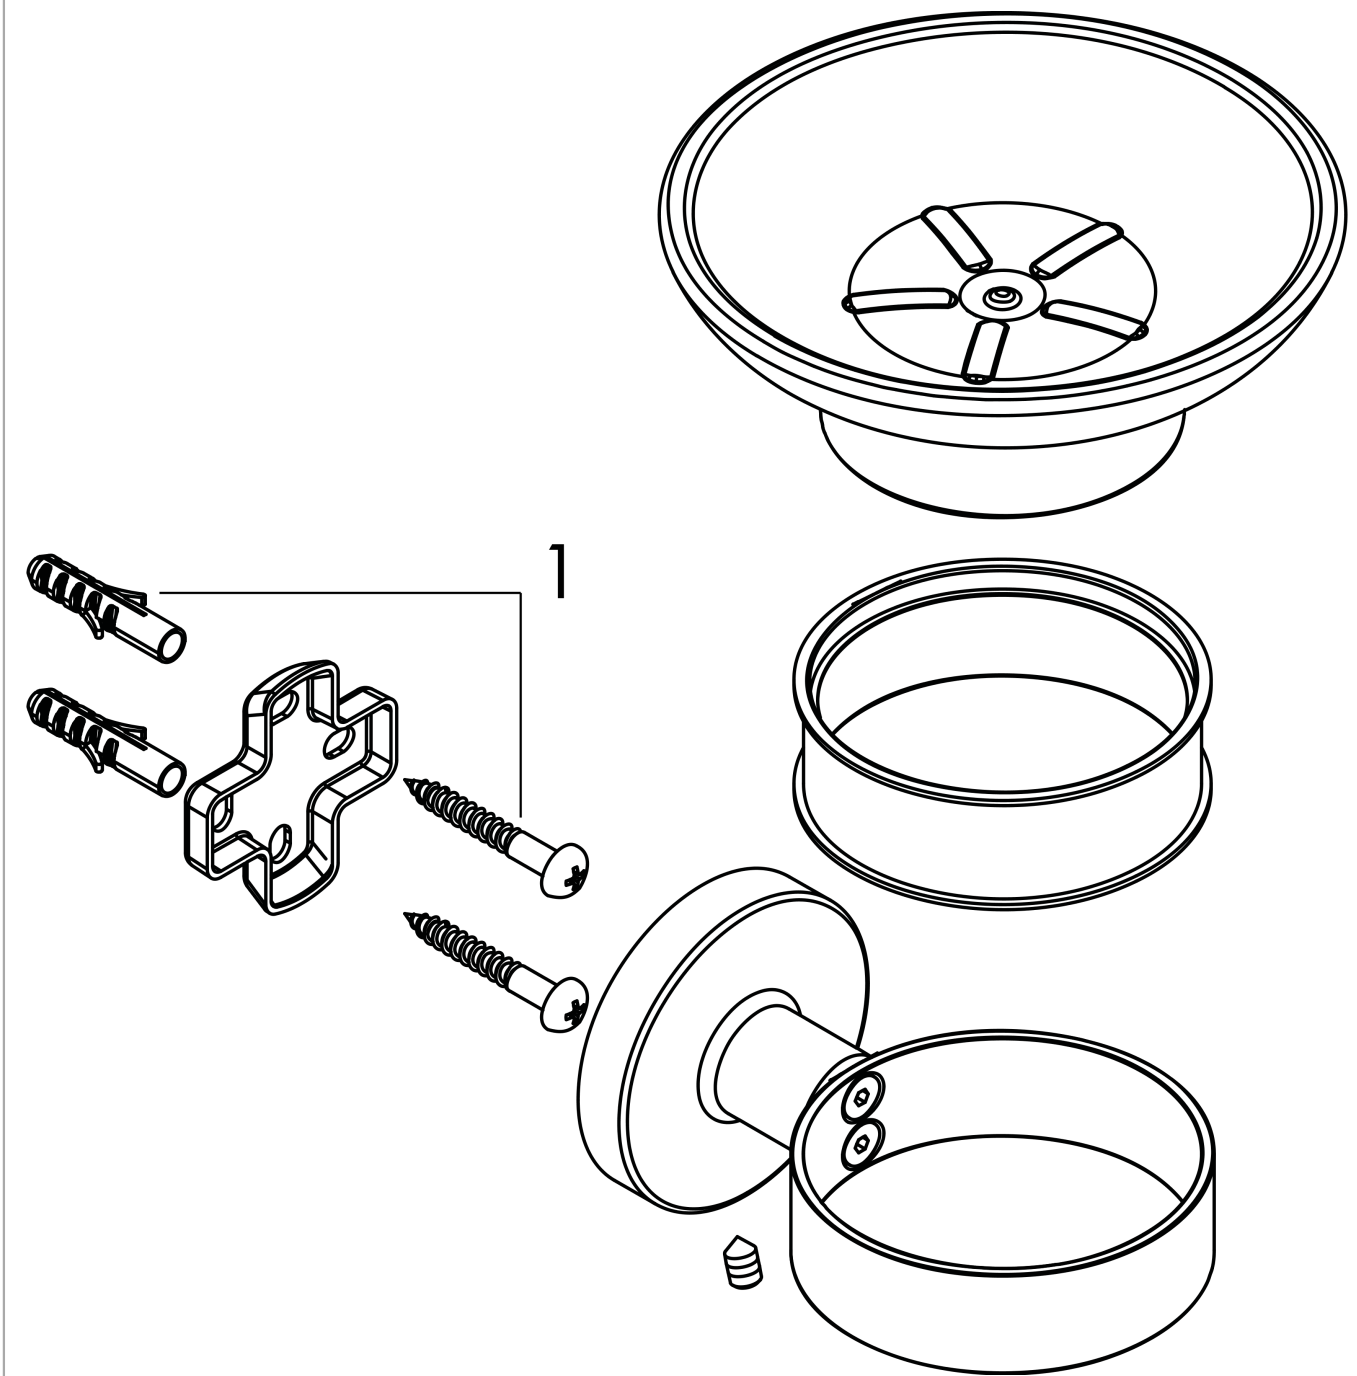

**Logis Universal  
Soap Dish**

Finishes : **chrome** Part no. : **41715000**

**Description**

**Features**

- Brass, Glass
- Wall-mounted
- Metal holder

**Item details**

List Price \$ 40.00

**Product image**

**Scale drawing**

**Logis Universal  
Soap Dish**

Finishes : **chrome**    Part no. : **41715000**

**Exploded drawing**

Year of production: >04/18

**Logis Universal  
Soap Dish**

Finishes : **chrome**    Part no. : **41715000**

**Spare parts list**

Year of production: >**04/18**

| Pos. | Description  | Part no. | Price | PU |
|------|--------------|----------|-------|----|
| 1    | mounting set | 40915000 | -     | 1  |