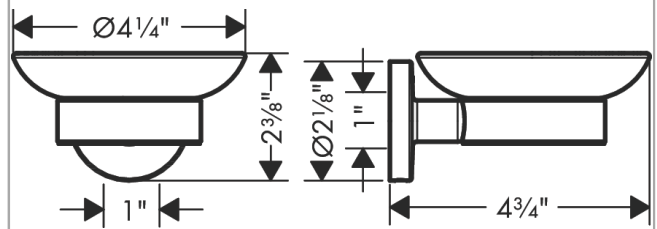

**Logis Universal  
Soap Dish**

Finishes : **chrome** Part no. : **41715000**

**Description**

**Features**

- Brass, Glass
- Wall-mounted
- Metal holder

**Item details**

List Price \$ 40.00

**Product image**

**Scale drawing**

**Logis Universal  
Soap Dish**

Finishes : **chrome**    Part no. : **41715000**

**Exploded drawing**

Year of production: >04/18

**Logis Universal  
Soap Dish**

Finishes : **chrome**    Part no. : **41715000**