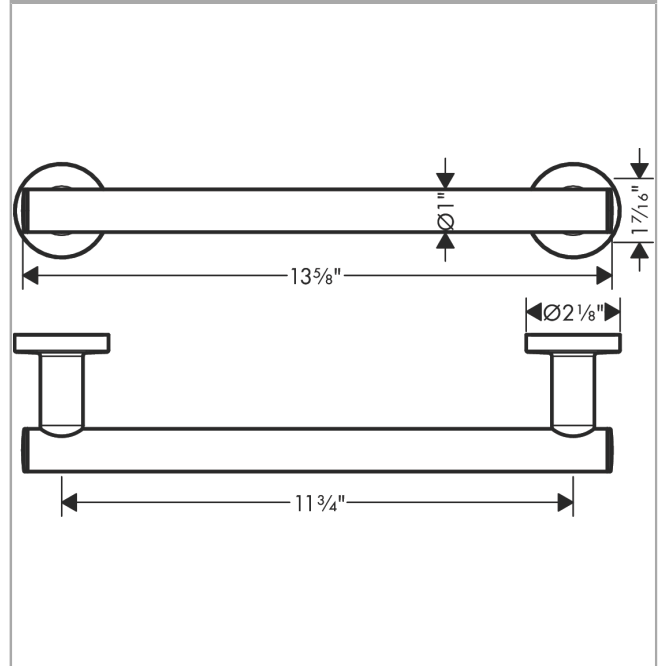

**Logis Universal  
Towel Bar, 12"**

Finishes : **chrome**    Part no. : **41713000**

**Description**

**Features**

- Brass
- Wall-mounted
- Metal holder

**Item details**

List Price \$ 80.00

**Product image**

**Scale drawing**

**Logis Universal  
Towel Bar, 12"**

Finishes : **chrome**    Part no. : **41713000**

**Exploded drawing**

Year of production: >04/18

**Logis Universal  
Towel Bar, 12"**

Finishes : **chrome**    Part no. : **41713000**