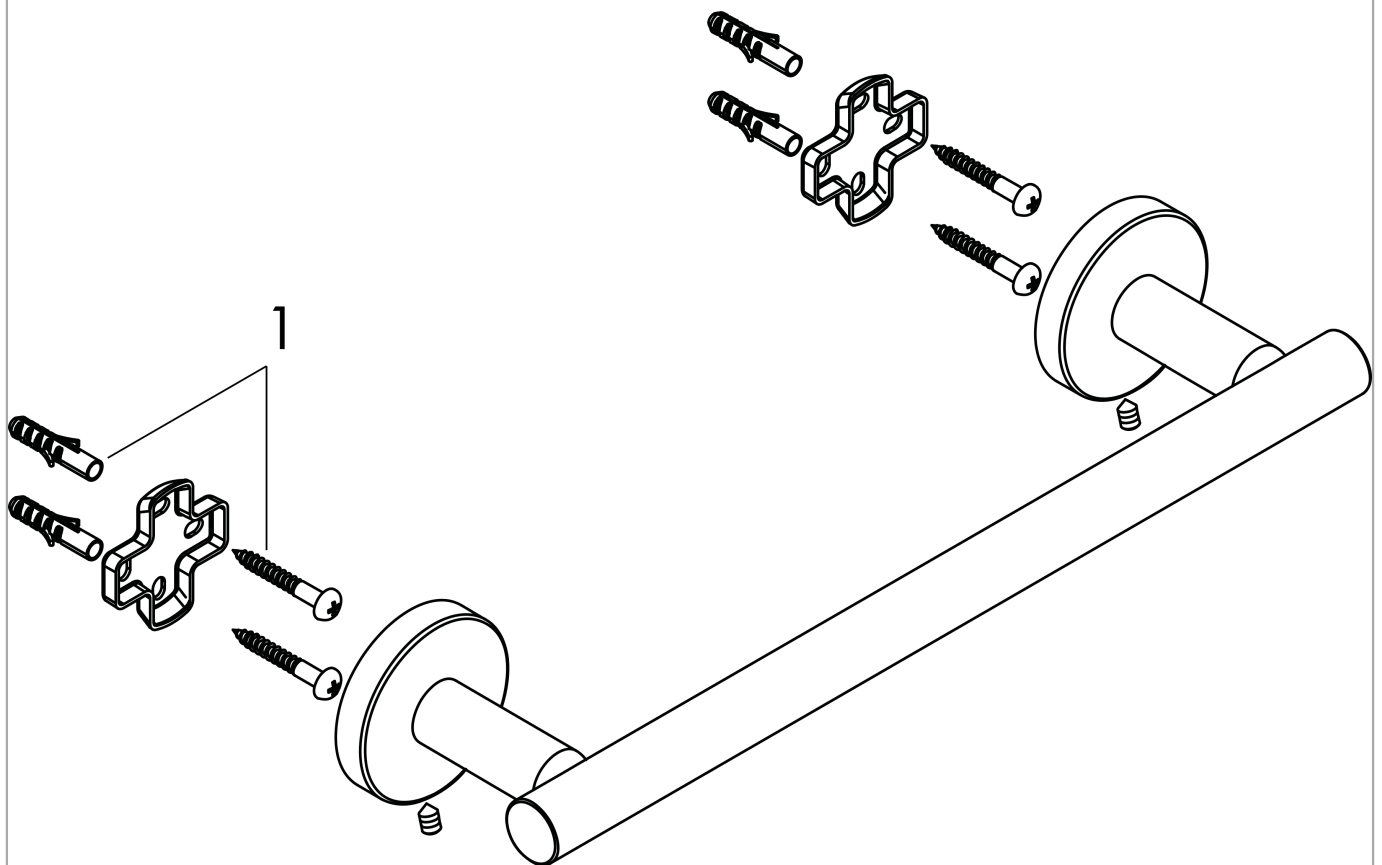

**Logis Universal  
Towel Bar, 12"**

Finishes : **chrome**    Part no. : **41713000**

**Description**

**Features**

- Brass
- Wall-mounted
- Metal holder

**Item details**

List Price \$ 80.00

**Product image**

**Scale drawing**

**Logis Universal  
Towel Bar, 12"**

Finishes : **chrome**    Part no. : **41713000**

**Exploded drawing**

Year of production: >04/18

**Logis Universal  
Towel Bar, 12"**

Finishes : **chrome**    Part no. : **41713000**

**Spare parts list**

Year of production: >**04/18**

<b>Pos.</b>	<b>Description</b>	<b>Part no.</b>	<b>Price</b>	<b>PU</b>
1	mounting set	40915000	-	1