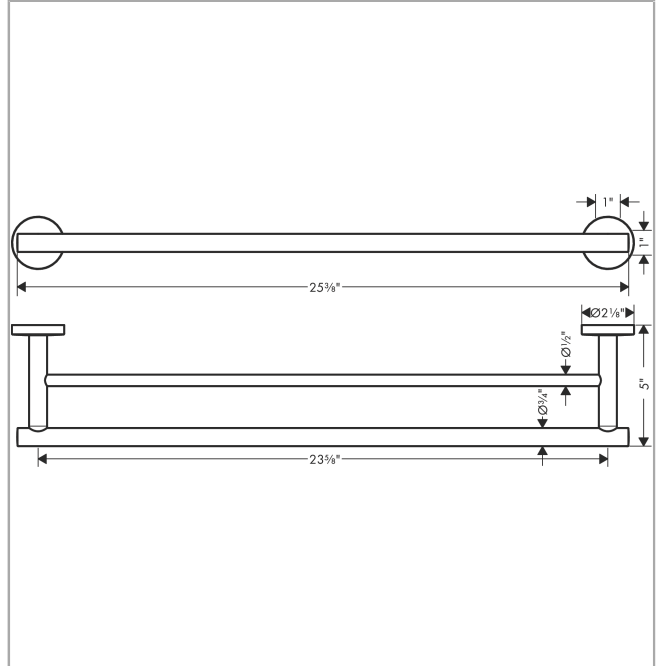

**Logis Universal
Dual Towel Bar**

Finishes : **chrome** Part no. : **41712000**

Description

Features

- Brass
- Wall-mounted
- Metal holder

Item details

List Price \$ 80.00

Product image

Scale drawing

**Logis Universal
Dual Towel Bar**

Finishes : **chrome** Part no. : **41712000**

Exploded drawing

Year of production: >04/18

**Logis Universal
Dual Towel Bar**

Finishes : **chrome** Part no. : **41712000**

Spare parts list

Year of production: >**04/18**

Pos.	Description	Part no.	Price	PU
1	mounting set	40915000	-	1