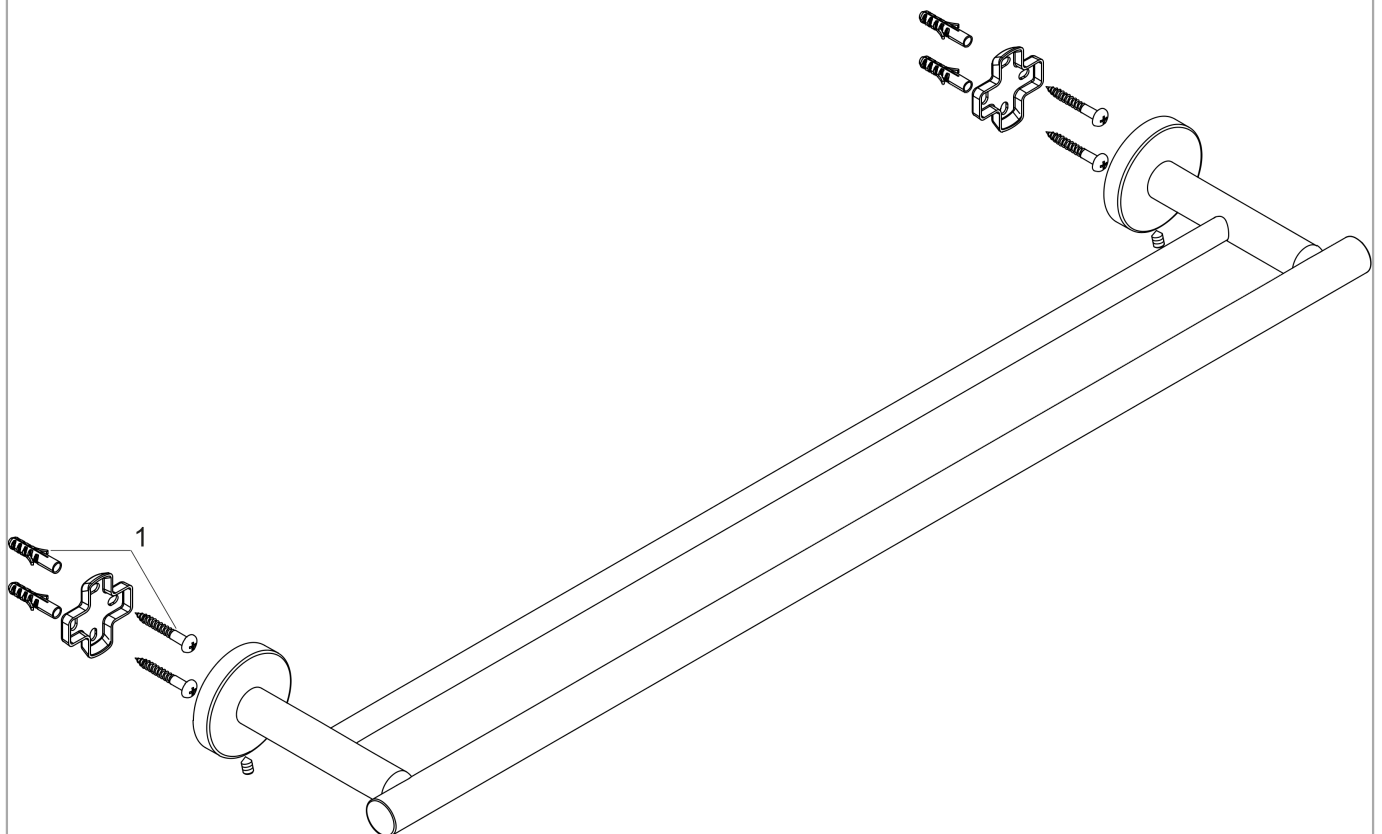

**Logis Universal
Dual Towel Bar**

Finishes : **chrome** Part no. : **41712000**

Description

Features

- Brass
- Wall-mounted
- Metal holder

Item details

List Price \$ 80.00

Product image

Scale drawing

**Logis Universal
Dual Towel Bar**

Finishes : **chrome** Part no. : **41712000**

Exploded drawing

Year of production: >04/18

**Logis Universal
Dual Towel Bar**

Finishes : **chrome** Part no. : **41712000**

Spare parts list

Year of production: >**04/18**

Pos.	Description	Part no.	Price	PU
1	mounting set	40915000	-	1