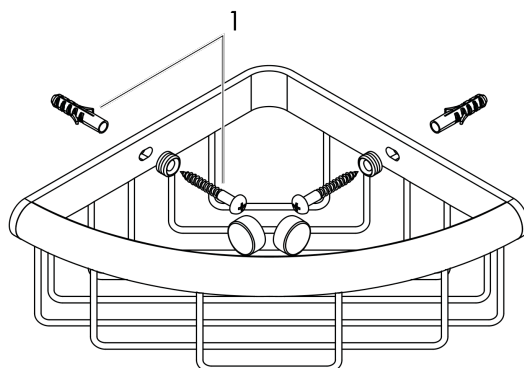

Product image

Scale drawing

**Logis Universal
Corner Shower Basket**

Finishes : **chrome** Part no. : **41710000**

Exploded drawing

Year of production: **>04/18**

**Logis Universal
Corner Shower Basket**

Finishes : **chrome** Part no. : **41710000**

Spare parts list

Year of production: >04/18

Pos.	Description	Part no.	Price	PU
1	mounting set	40915000	-	1