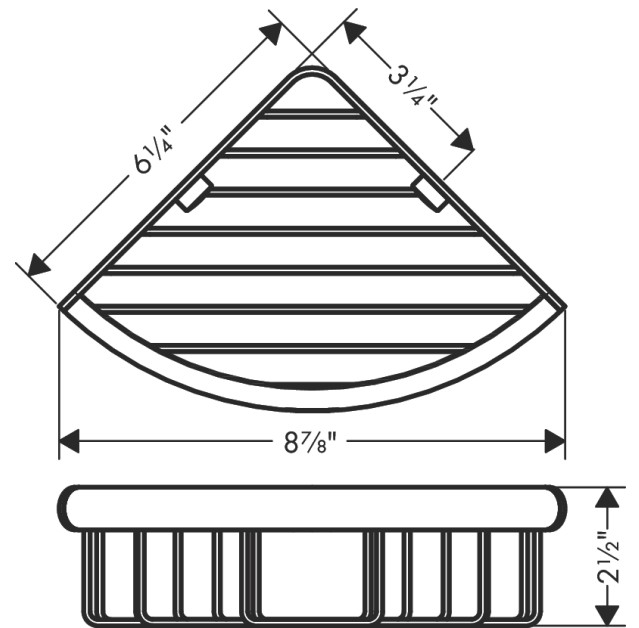

**Logis Universal
Corner Shower Basket**

Finishes : **chrome** Part no. : **41710000**

Description

Features

- May also be used as a shelf
- Brass
- Wall-mounted
- Metal holder

Item details

List Price \$ 55.00

Product image

Scale drawing

**Logis Universal
Corner Shower Basket**

Finishes : **chrome** Part no. : **41710000**

Exploded drawing

Year of production: **>04/18**

**Logis Universal
Corner Shower Basket**

Finishes : **chrome** Part no. : **41710000**

Spare parts list

Year of production: >04/18

Pos.	Description	Part no.	Price	PU
1	mounting set	40915000	-	1