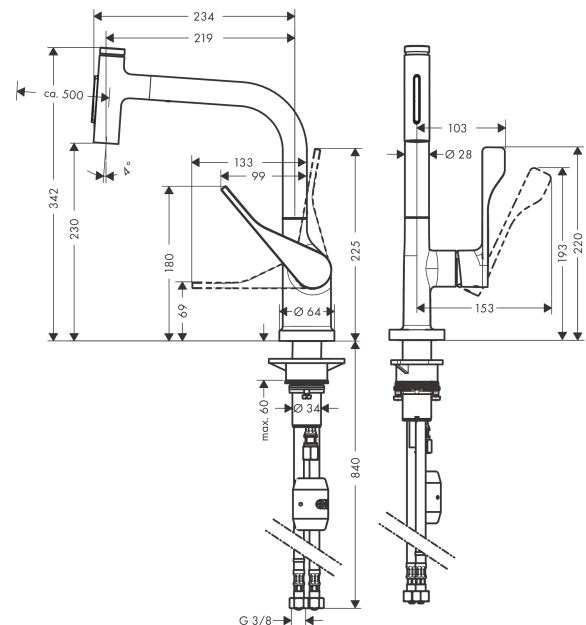

AXOR Citterio
Select 2-Spray Kitchen Faucet, Pull-Out
 Finishes : **chrome** Part no. : **39863000**

Description

Features

- Swivel range 110° / 150°
- Laminar and needle spray
- Toggle spray diverter
- Select button provides convenient start/stop of the water flow at the sprayhead
- MagFit magnetic sprayhead docking
- Single-hole installation
- Flow: 2.11 GPM
- Ceramic cartridge
- 3/8" connections
- Integrated double backflow prevention
- Single lever kitchen mixer, connection hoses, Fastening set, Assembly instructions

Technology

Product image

Scale drawing

AXOR Citterio
Select 2-Spray Kitchen Faucet, Pull-Out
 Finishes : **chrome** Part no. : **39863000**

Flowchart

AXOR Citterio
Select 2-Spray Kitchen Faucet, Pull-Out
 Finishes : **chrome** Part no. : **39863000**

Exploded drawing

Year of production: >10/19

AXOR Citterio
Select 2-Spray Kitchen Faucet, Pull-Out
 Finishes : **chrome** Part no. : **39863000**

Spare parts list

Year of production: >10/19

Pos.	Description	Part no.	PC	PU
1	spout cpl.	92583000	0	1
2	O-ring 8x2	98112000	0	1
3	handspray	93410000	0	1
4	cover	92566000	0	1
5	O-Ring 14x1,5	98201000	0	1
6	nut	92567000	0	1
7	shut off unit	98463000	0	1
8	spray former	93342000	0	1
9	service tool	95910000	0	1
10	set of lever collars	98365000	0	1
11	O-ring 21x2,5	98211000	0	1
12	handle	39891000	0	1
13	hollow set screw M6x10 DIN 916	96029000	0	1
14	screw cover	96338000	0	1
15	flange	98603000	0	1
16	nut	96461000	0	1
17	O-Ring 32x2	98193000	0	1
18	cartridge, assy	92730000	0	1
19	seal	95008000	0	1
20	weight	92500000	0	1
21	hose 1,50 m	92569000	0	1
22	squeezing connection	96099000	0	1
23	connection hose 600 mm M10x1	92568000	0	1
24	O-ring 8x1,75	97827000	0	1
25	support	97523000	0	1
26	fixing set (Ø 34)	95049000	0	1
27	lever collar	97548000	0	1
28	connection hose 900 mm M8x0,75 G3/8	95372000	0	1
29	O-ring 7x1,5	98422000	0	1
30	non return valve DW 10	96456000	0	1
31	filter packing	95291000	0	1
a	Grease	90920000	0	1