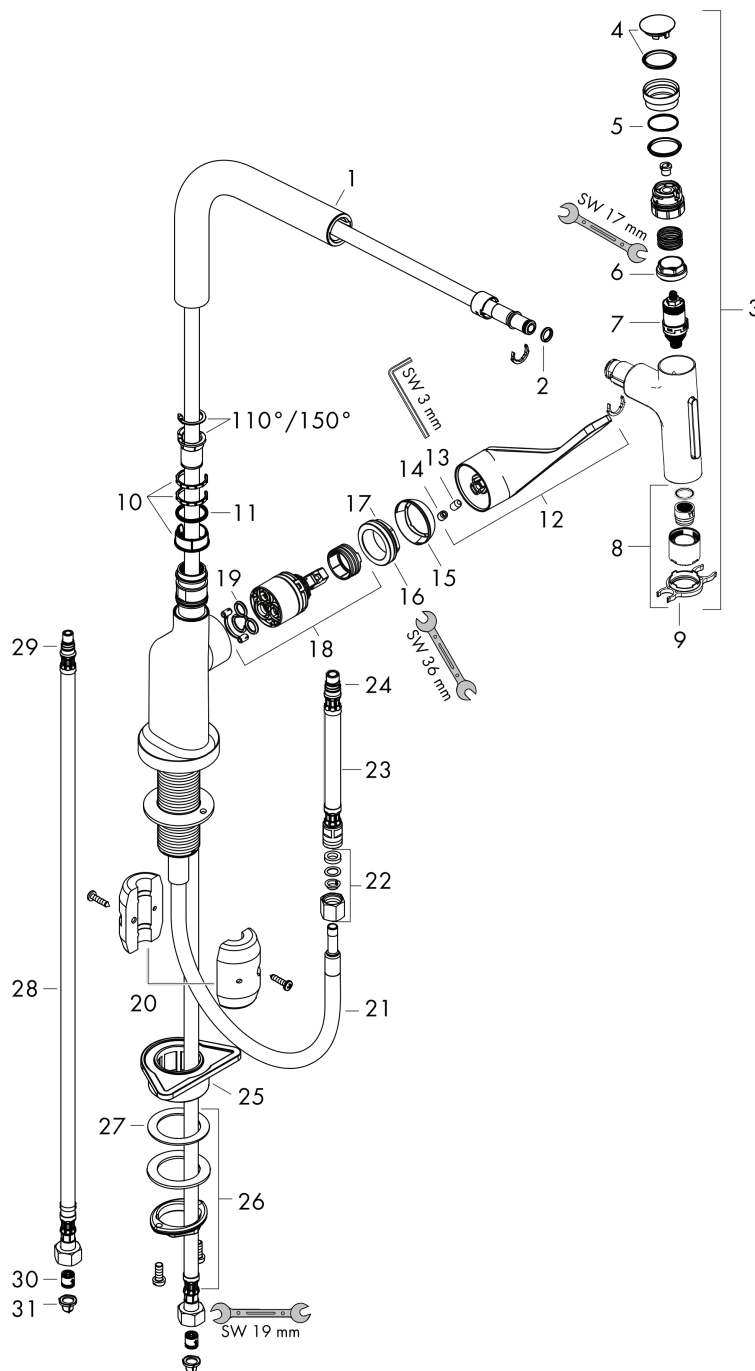

AXOR Citterio
Select 2-Spray Kitchen Faucet, Pull-Out
 Finishes : **chrome** Part no. : **39863000**

Description

Features

- Swivel range 110° / 150°
- Laminar and needle spray
- Toggle spray diverter
- Select button provides convenient start/stop of the water flow at the sprayhead
- MagFit magnetic sprayhead docking
- Single-hole installation
- Flow: 2.11 GPM
- Ceramic cartridge
- 3/8" connections
- Integrated double backflow prevention
- Single lever kitchen mixer, connection hoses, Fastening set, Assembly instructions

Technology

Product image

Scale drawing

AXOR Citterio
Select 2-Spray Kitchen Faucet, Pull-Out
 Finishes : **chrome** Part no. : **39863000**

Flowchart

AXOR Citterio
Select 2-Spray Kitchen Faucet, Pull-Out
 Finishes : **chrome** Part no. : **39863000**

Exploded drawing

Year of production: >10/19

AXOR Citterio
Select 2-Spray Kitchen Faucet, Pull-Out
 Finishes : **chrome** Part no. : **39863000**

Spare parts list

Year of production: >10/19

Pos.	Description	Part no.	PC	PU
1	spout cpl.	92583000	0	1
2	O-ring 8x2	98112000	0	1
3	handspray	93410000	0	1
4	cover	92566000	0	1
5	O-Ring 14x1,5	98201000	0	1
6	nut	92567000	0	1
7	shut off unit	98463000	0	1
8	spray former	93342000	0	1
9	service tool	95910000	0	1
10	set of lever collars	98365000	0	1
11	O-ring 21x2,5	98211000	0	1
12	handle	39891000	0	1
13	hollow set screw M6x10 DIN 916	96029000	0	1
14	screw cover	96338000	0	1
15	flange	98603000	0	1
16	nut	96461000	0	1
17	O-Ring 32x2	98193000	0	1
18	cartridge, assy	92730000	0	1
19	seal	95008000	0	1
20	weight	92500000	0	1
21	hose 1,50 m	92569000	0	1
22	squeezing connection	96099000	0	1
23	connection hose 600 mm M10x1	92568000	0	1
24	O-ring 8x1,75	97827000	0	1
25	support	97523000	0	1
26	fixing set (Ø 34)	95049000	0	1
27	lever collar	97548000	0	1
28	connection hose 900 mm M8x0,75 G3/8	95372000	0	1
29	O-ring 7x1,5	98422000	0	1
30	non return valve DW 10	96456000	0	1
31	filter packing	95291000	0	1
a	Grease	90920000	0	1