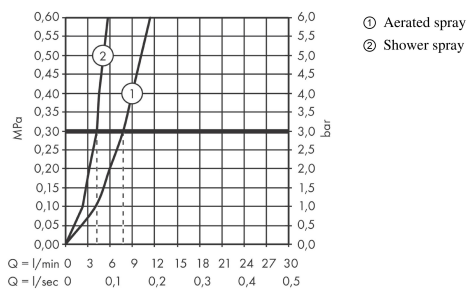

Technology

Product image

Scale drawing

AXOR Citterio
Select 2-Spray Kitchen Faucet, Pull-Out
 Finishes : **chrome** Part no. : **39863000**

Flowchart

AXOR Citterio
Select 2-Spray Kitchen Faucet, Pull-Out
 Finishes : **chrome** Part no. : **39863000**