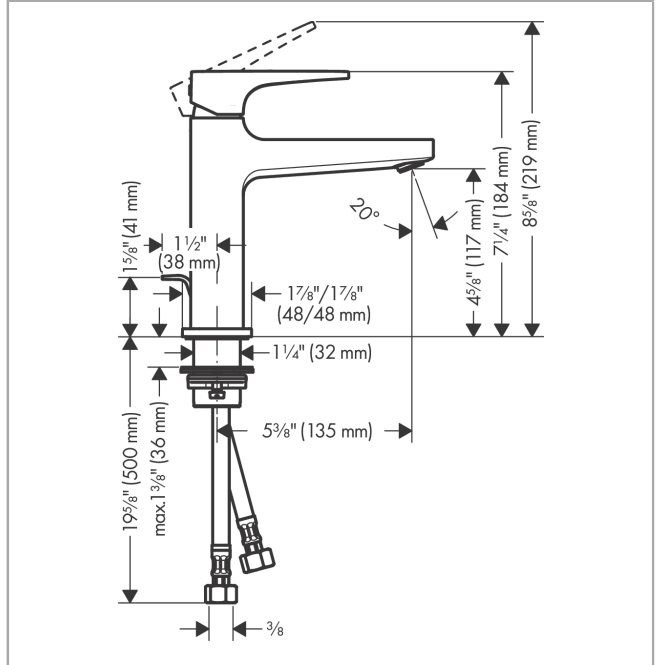

Metropol
Single-Hole Faucet 110 with Lever Handle and Pop-Up Drain, 0.5 GPM
 Finishes : **chrome** Part no. : **32527001**

Description

Features

- Aerated spray
- Flow: 0.5 GPM (1.9 L/Min)
- Ceramic cartridge
- Includes pop-up drain

Item details

List Price \$ 397.00

Technology

Compliance

Product image

Scale drawing

Metropol
Single-Hole Faucet 110 with Lever Handle and Pop-Up Drain, 0.5 GPM
 Finishes : **chrome** Part no. : **32527001**

Exploded drawing

Year of production: >01/20

Metropol

Single-Hole Faucet 110 with Lever Handle and Pop-Up Drain, 0.5 GPM

Finishes : **chrome** Part no. : **32527001**

Spare parts list

Year of production: >01/20

Pos.	Description	Part no.	Price	PU
1	handle	92995000	-	1
2	screw cover	95704000	-	1
3	flange	92625000	-	1
4	nut	92689000	-	1
5	O-ring 27x1,5	92527000	-	1
6	O-ring 25x1,5	98146000	-	1
7	cartridge, assy	95973001	-	1
8	seal	98865000	-	1
9	adapter for cartridge	92628000	-	1
10	adapter for cartridge	98866000	-	1
11	aerator M24x1 (1,9 l/min)	92300000	-	1
12	O-ring 32x1,5	92936000	-	1
13	escutcheon	93048000	-	1
14	flat seal	98749000	-	1
15	fixing set (Ø 32)	13961000	-	1
16	lever collar	97548000	-	1
17	pull rod	96657000	-	1
18	connection hose 23½" M8x0,75 3/8"	98600001	-	1
a	pop up waste	88509000	-	1
b	O-ring 7x1,5	98422000	-	1