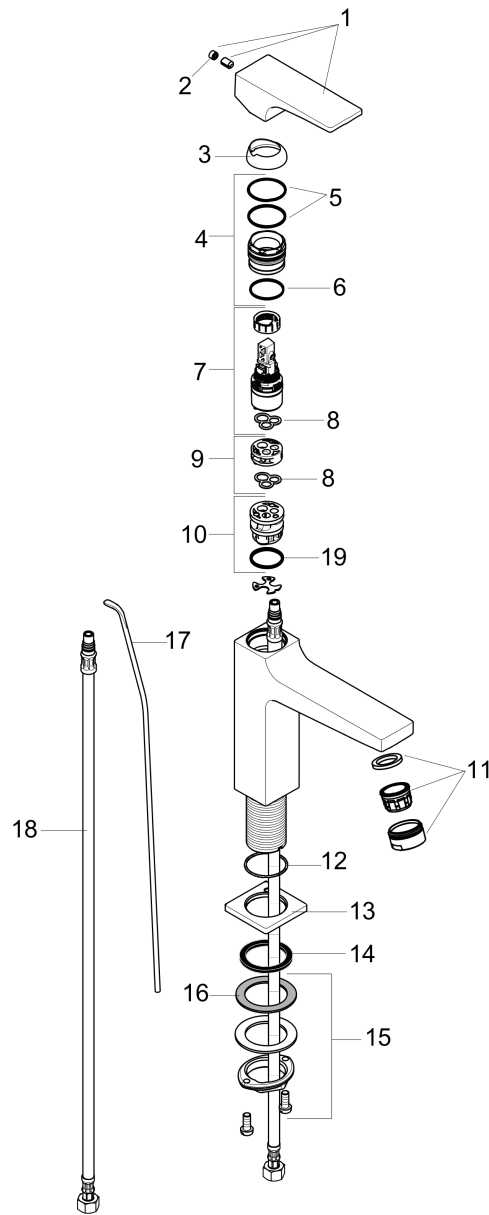

Metropol
Single-Hole Faucet 110 with Lever Handle and Pop-Up Drain, 0.5 GPM
 Finishes : **chrome** Part no. : **32527001**

Description

Features

- Aerated spray
- Flow: 0.5 GPM (1.9 L/Min)
- Ceramic cartridge
- Includes pop-up drain

Item details

List Price \$ 397.00

Technology

Compliance

Product image

Scale drawing

Metropol
Single-Hole Faucet 110 with Lever Handle and Pop-Up Drain, 0.5 GPM
 Finishes : **chrome** Part no. : **32527001**

Exploded drawing

Year of production: >01/20

Metropol

Single-Hole Faucet 110 with Lever Handle and Pop-Up Drain, 0.5 GPM

Finishes : **chrome** Part no. : **32527001**

Spare parts list

Year of production: >01/20

Pos.	Description	Part no.	Price	PU
1	handle	92995000	-	1
2	screw cover	95704000	-	1
3	flange	92625000	-	1
4	nut	92689000	-	1
5	O-ring 27x1,5	92527000	-	1
6	O-ring 25x1,5	98146000	-	1
7	cartridge, assy	95973001	-	1
8	seal	98865000	-	1
9	adapter for cartridge	92628000	-	1
10	adapter for cartridge	98866000	-	1
11	aerator M24x1 (1,9 l/min)	92300000	-	1
12	O-ring 32x1,5	92936000	-	1
13	escutcheon	93048000	-	1
14	flat seal	98749000	-	1
15	fixing set (Ø 32)	13961000	-	1
16	lever collar	97548000	-	1
17	pull rod	96657000	-	1
18	connection hose 23½" M8x0,75 3/8"	98600001	-	1
a	pop up waste	88509000	-	1
b	O-ring 7x1,5	98422000	-	1