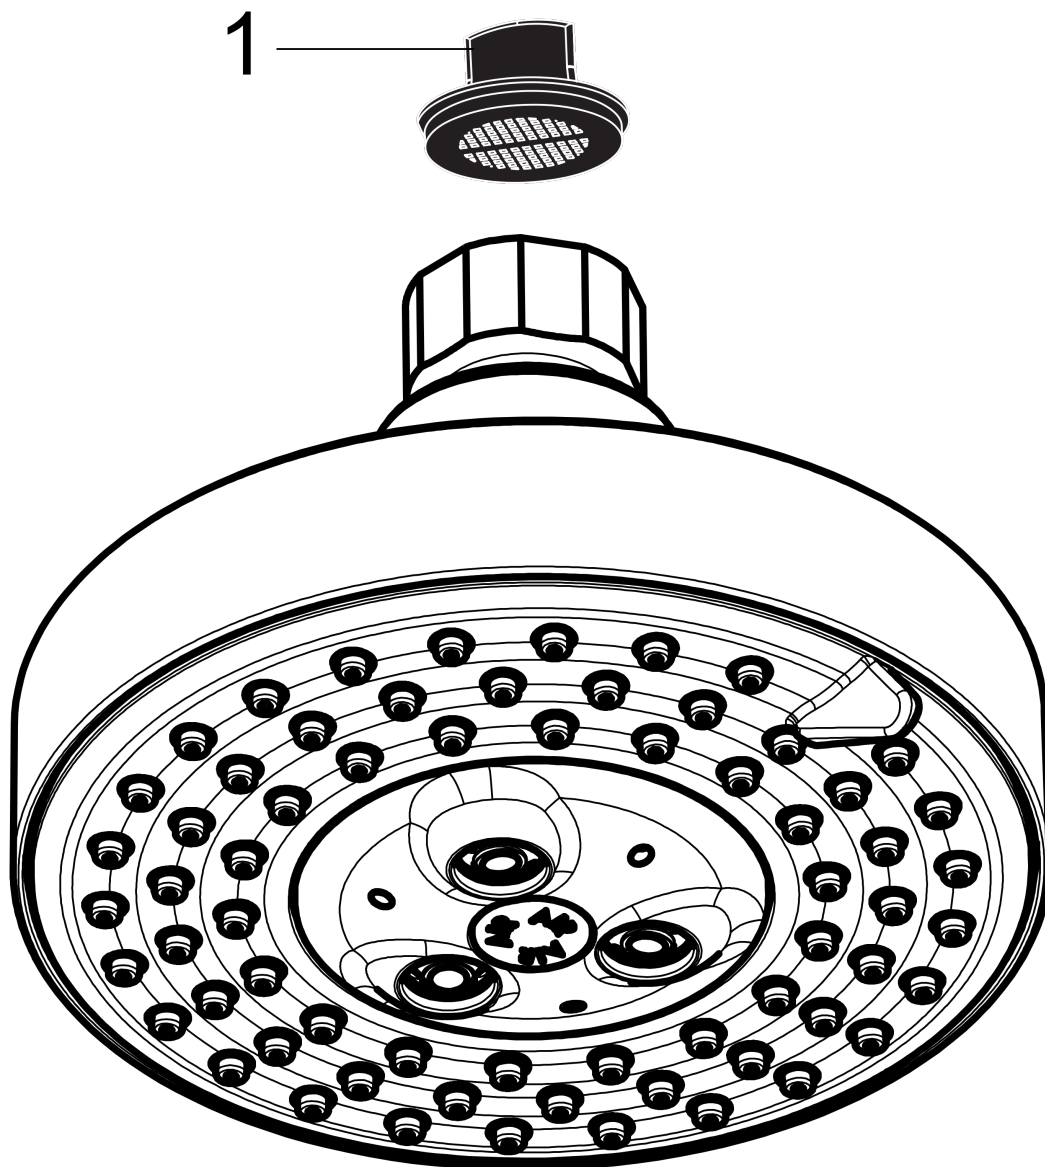

Raindance S
Showerhead 150 3-Jet, 1.75 GPM
 Finishes : **chrome** Part no. : **04800000**

Description

Features

- 86 no-clog spray channels
- Spray modes: RainAir, BalanceAir, Whirl
- Flow: 1.75 GPM (6.6 L/Min)

Item details

List Price \$ 246.00

Technology

Compliance

Product image

Scale drawing

Raindance S
Showerhead 150 3-Jet, 1.75 GPM
Finishes : **chrome** Part no. : **04800000**

Exploded drawing

Year of production: >05/19

Raindance S
Showerhead 150 3-Jet, 1.75 GPM
 Finishes : **chrome** Part no. : **04800000**

Spare parts list

Year of production: >**05/19**

Pos.	Description	Part no.	Price	PU
1	filter packing	88649000	-	1