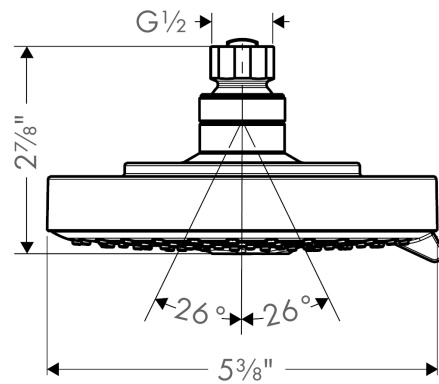

Raindance S
Showerhead 150 3-Jet, 1.75 GPM
 Finishes : **chrome** Part no. : **04800000**

Description

Features

- 86 no-clog spray channels
- Spray modes: RainAir, BalanceAir, Whirl
- Flow: 1.75 GPM (6.6 L/Min)

Item details

List Price \$ 246.00

Technology

Compliance

Product image

Scale drawing

Raindance S
Showerhead 150 3-Jet, 1.75 GPM
Finishes : **chrome** Part no. : **04800000**

Exploded drawing

Year of production: >05/19

Raindance S
Showerhead 150 3-Jet, 1.75 GPM
 Finishes : **chrome** Part no. : **04800000**

Spare parts list

Year of production: >**05/19**

Pos.	Description	Part no.	Price	PU
1	filter packing	88649000	-	1