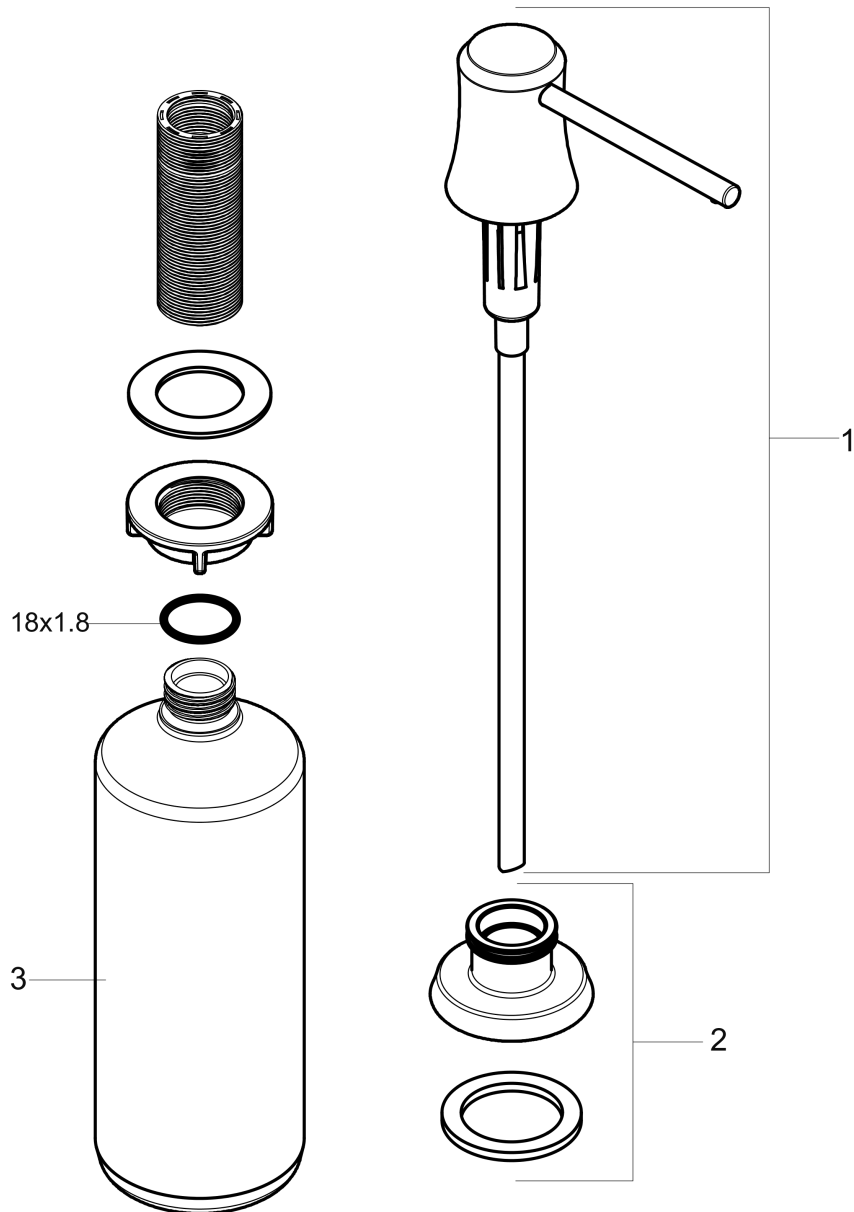

**Joleena
Soap Dispenser**

Finishes : **chrome** Part no. : **04796000**

Description

Features

- Metal
- Bottle capacity 16 oz

Item details

List Price \$ 49.00

Compliance

Product image

Scale drawing

Joleena
Soap Dispenser
 Finishes : **chrome**

Part no. : **04796000**

Exploded drawing

Year of production: >09/19

**Joleena
Soap Dispenser**

Finishes : **chrome** Part no. : **04796000**

Spare parts list

Year of production: >**09/19**

Pos.	Description	Part no.	Price	PU
1	pump	93535000	-	1
2	escutcheon	93285000	-	1
3	bottle for lotion dispenser	93278000	-	1