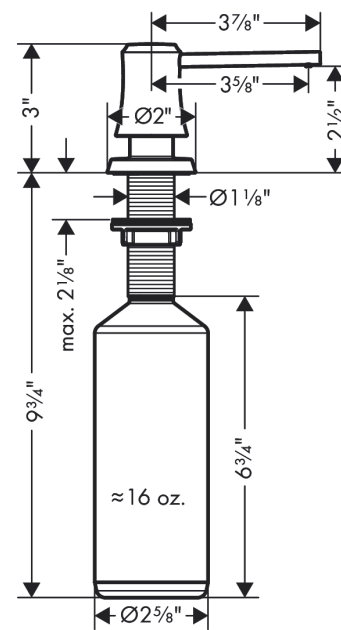

**Joleena
Soap Dispenser**

Finishes : **chrome** Part no. : **04796000**

Description

Features

- Metal
- Bottle capacity 16 oz

Item details

List Price \$ 49.00

Compliance

Product image

Scale drawing

Joleena
Soap Dispenser
 Finishes : **chrome**

Part no. : **04796000**

Exploded drawing

Year of production: >09/19

**Joleena
Soap Dispenser**

Finishes : **chrome** Part no. : **04796000**

Spare parts list

Year of production: >**09/19**

Pos.	Description	Part no.	Price	PU
1	pump	93535000	-	1
2	escutcheon	93285000	-	1
3	bottle for lotion dispenser	93278000	-	1