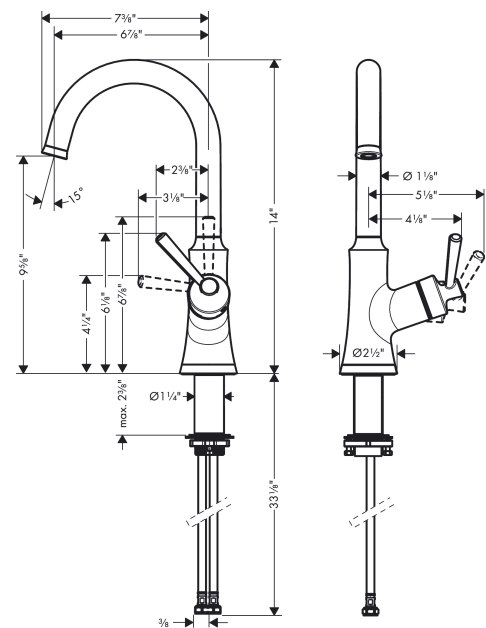

##### Features

- Swivel range 150°
- Aerated spray
- Single-hole installation
- Flow: 1.5 GPM (5.7 L/Min)
- Ceramic cartridge
- 3/8" hoses

#### Scale drawing

**Joleena**  
**Bar Faucet, 1.5 GPM**  
Finishes : **chrome**    Part no. : **04795000**

Exploded drawing

Year of production: >01/20

**Joleena**  
**Bar Faucet, 1.5 GPM**  
 Finishes : **chrome**    Part no. : **04795000**

**Spare parts list**

Year of production: >01/20

Pos.	Description	Part no.	Price	PU
1	handle	93539000	-	1
2	cartridge, assy	93259000	-	1
3	spout cpl.	93541000	-	1
4	escutcheon	93537000	-	1
5	fixing set	93263000	-	1
a	flange	93256000	-	1