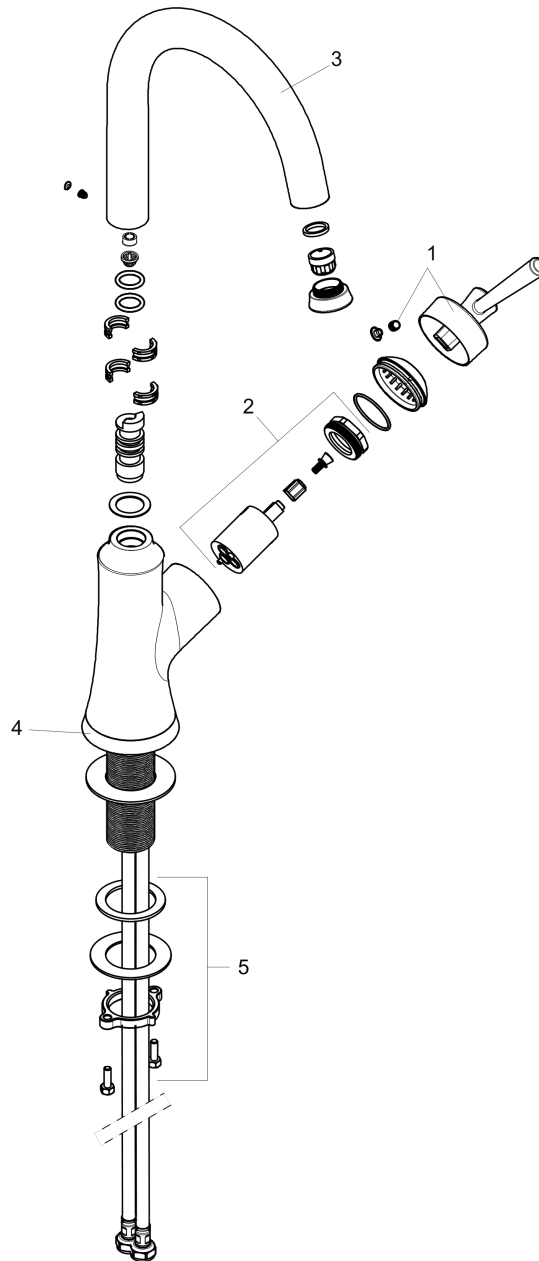

##### Features

- Swivel range 150°
- Aerated spray
- Single-hole installation
- Flow: 1.5 GPM (5.7 L/Min)
- Ceramic cartridge
- 3/8" hoses

#### Product image

#### Scale drawing

**Joleena**  
**Bar Faucet, 1.5 GPM**  
Finishes : **chrome**    Part no. : **04795000**

Exploded drawing

Year of production: >01/20

**Joleena**  
**Bar Faucet, 1.5 GPM**  
 Finishes : **chrome**    Part no. : **04795000**

**Spare parts list**

Year of production: >01/20

Pos.	Description	Part no.	Price	PU
1	handle	93539000	-	1
2	cartridge, assy	93259000	-	1
3	spout cpl.	93541000	-	1
4	escutcheon	93537000	-	1
5	fixing set	93263000	-	1
a	flange	93256000	-	1