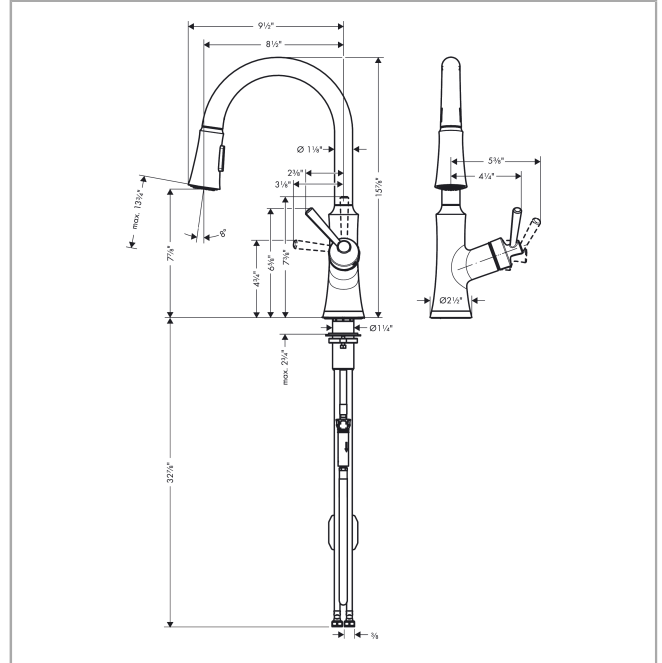

Joleena
HighArc Kitchen Faucet, 2-Spray Pull-Down, 1.75 GPM
 Finishes : **chrome** Part no. : **04793000**

Description

Features

- Swivel range 150°
- Aerated and needle spray
- Toggle spray diverter with pause feature (allows temporary stop of water stream)
- MagFit magnetic sprayhead docking
- Single-hole installation
- Flow: 1.75 GPM (6.6 L/Min)
- Ceramic cartridge
- 3/8" hoses
- Integrated double backflow prevention

Item details

List Price \$ 400.00

Technology

Compliance

Product image

Scale drawing

Joleena
HighArc Kitchen Faucet, 2-Spray Pull-Down, 1.75 GPM
 Finishes : **chrome** Part no. : **04793000**

Exploded drawing

Year of production: >01/20

Joleena
HighArc Kitchen Faucet, 2-Spray Pull-Down, 1.75 GPM
 Finishes : **chrome** Part no. : **04793000**

Spare parts list

Year of production: >01/20

Pos.	Description	Part no.	Price	PU
1	handle	93539000	-	1
2	cartridge, assy	93259000	-	1
3	handspray	93536830	-	1
4	spout cpl.	93538000	-	1
5	set of lever collars	93258000	-	1
6	escutcheon	93672000	-	1
7	fixing set	93263000	-	1
8	hose	93255000	-	1
9	back flow preventor cartridge	93443000	-	1
a	flange	93256000	-	1