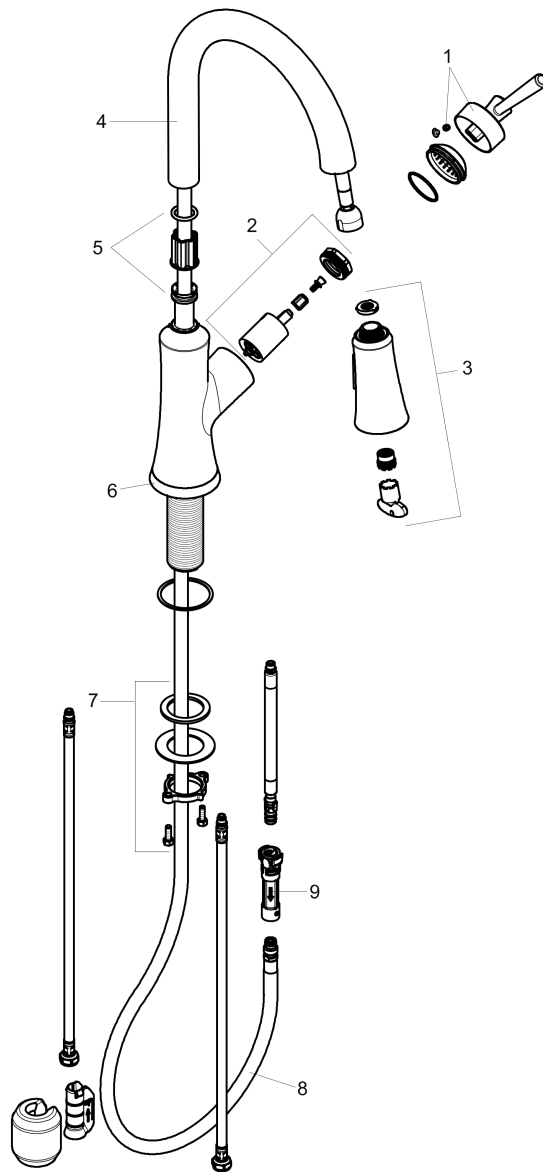

Joleena
HighArc Kitchen Faucet, 2-Spray Pull-Down, 1.75 GPM
 Finishes : **chrome** Part no. : **04793000**

Description

Features

- Swivel range 150°
- Aerated and needle spray
- Toggle spray diverter with pause feature (allows temporary stop of water stream)
- MagFit magnetic sprayhead docking
- Single-hole installation
- Flow: 1.75 GPM (6.6 L/Min)
- Ceramic cartridge
- 3/8" hoses
- Integrated double backflow prevention

Item details

List Price \$ 400.00

Technology

Compliance

Product image

Scale drawing

Joleena
HighArc Kitchen Faucet, 2-Spray Pull-Down, 1.75 GPM
 Finishes : **chrome** Part no. : **04793000**

Exploded drawing

Year of production: >01/20

Joleena
HighArc Kitchen Faucet, 2-Spray Pull-Down, 1.75 GPM
 Finishes : **chrome** Part no. : **04793000**

Spare parts list

Year of production: >01/20

Pos.	Description	Part no.	Price	PU
1	handle	93539000	-	1
2	cartridge, assy	93259000	-	1
3	handspray	93536830	-	1
4	spout cpl.	93538000	-	1
5	set of lever collars	93258000	-	1
6	escutcheon	93672000	-	1
7	fixing set	93263000	-	1
8	hose	93255000	-	1
9	back flow preventor cartridge	93443000	-	1
a	flange	93256000	-	1