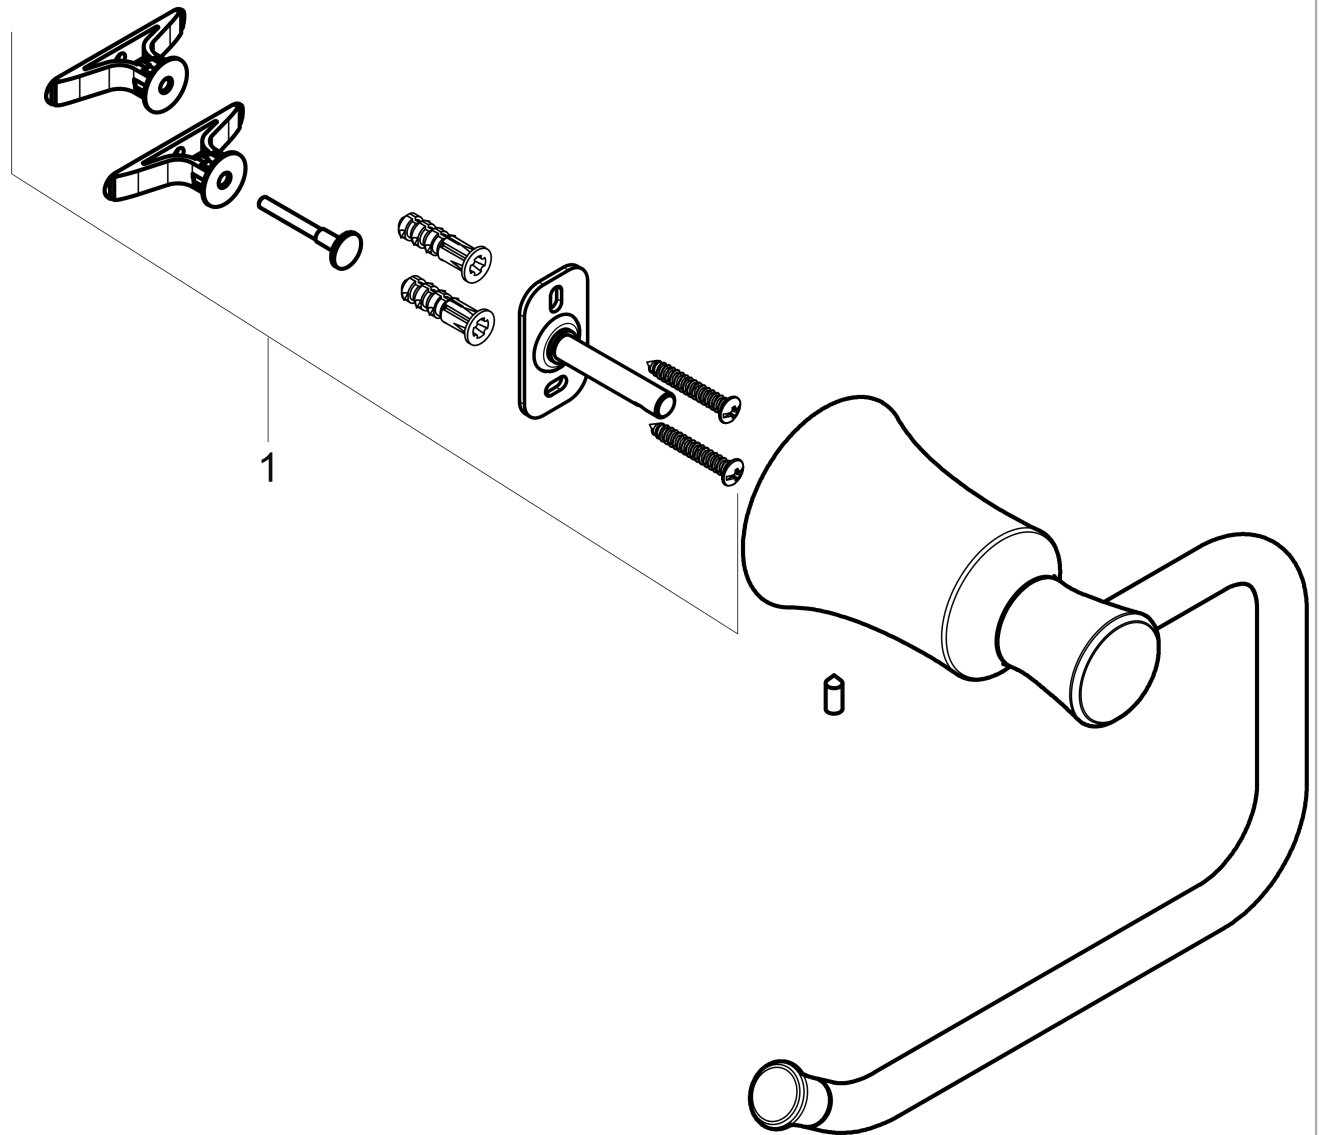

**Joleena  
Toilet Paper Holder**

Finishes : **chrome** Part no. : **04787000**

**Description**

**Features**

- Wall-mounted
- Metal holder

**Item details**

List Price \$ 61.00

**Compliance**

**Product image**

**Scale drawing**

**Joleena  
Toilet Paper Holder**

Finishes : **chrome**    Part no. : **04787000**

**Exploded drawing**

Year of production: **>09/19**

**Joleena**

**Toilet Paper Holder**

Finishes : **chrome** Part no. : **04787000**

**Spare parts list**

Year of production: >09/19

Pos.	Description	Part no.	Price	PU
1	support element	93551000	-	1