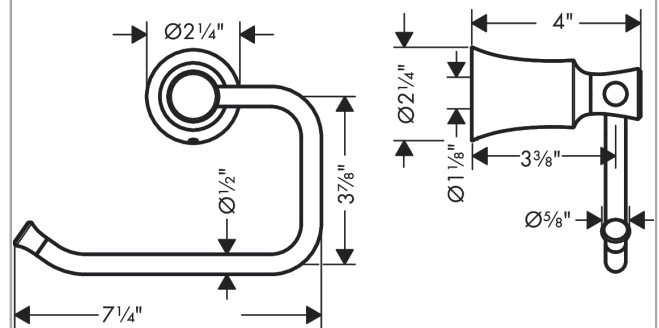

**Joleena  
Toilet Paper Holder**

Finishes : **chrome** Part no. : **04787000**

**Description**

**Features**

- Wall-mounted
- Metal holder

**Item details**

List Price \$ 61.00

**Compliance**

**Product image**

**Scale drawing**

**Joleena  
Toilet Paper Holder**

Finishes : **chrome**    Part no. : **04787000**

**Exploded drawing**

Year of production: **>09/19**

**Joleena**

**Toilet Paper Holder**

Finishes : **chrome** Part no. : **04787000**

**Spare parts list**

Year of production: >09/19

Pos.	Description	Part no.	Price	PU
1	support element	93551000	-	1