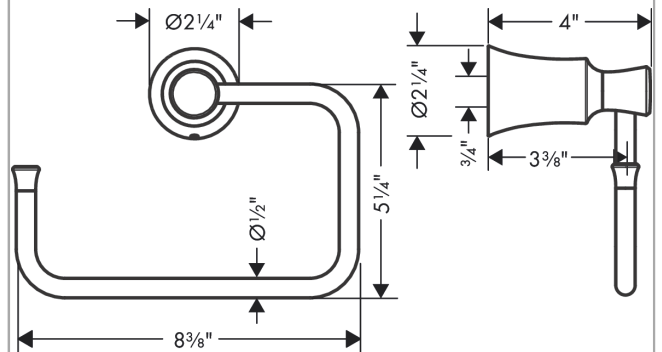

**Joleena
Towel Ring**

Finishes : **chrome** Part no. : **04786000**

Description

Features

- Metal holder
- Wall-mounted

Item details

List Price \$ 71.00

Compliance

Product image

Scale drawing

**Joleena
Towel Ring**

Finishes : **chrome** Part no. : **04786000**

Exploded drawing

Year of production: >09/19

Joleena

Towel Ring

Finishes : **chrome** Part no. : **04786000**

Spare parts list

Year of production: >09/19

Pos.	Description	Part no.	Price	PU
1	support element	93551000	-	1