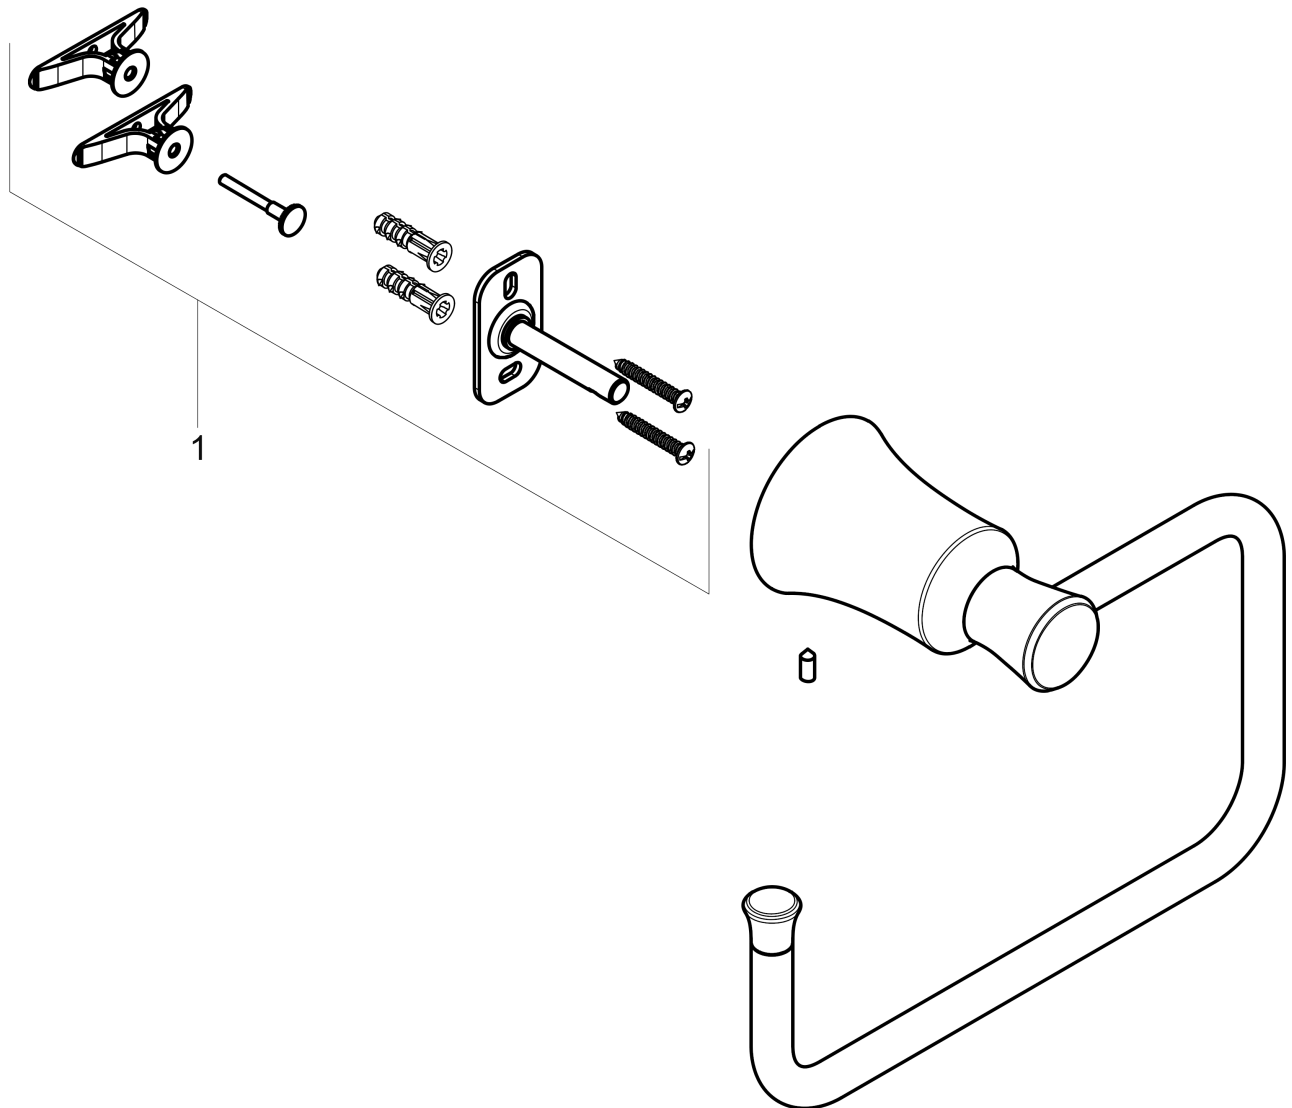

**Joleena
Towel Ring**

Finishes : **chrome** Part no. : **04786000**

Description

Features

- Metal holder
- Wall-mounted

Item details

List Price \$ 71.00

Compliance

Product image

Scale drawing

**Joleena
Towel Ring**

Finishes : **chrome** Part no. : **04786000**

Exploded drawing

Year of production: >09/19

Joleena

Towel Ring

Finishes : **chrome** Part no. : **04786000**

Spare parts list

Year of production: >09/19

Pos.	Description	Part no.	Price	PU
1	support element	93551000	-	1