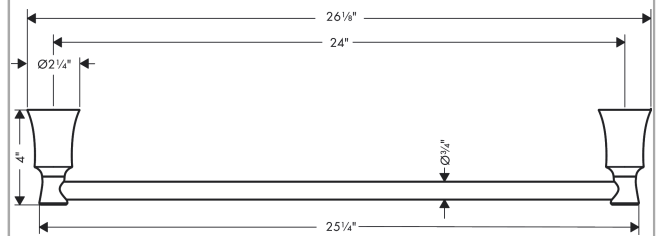

Joleena

Towel Bar, 24"

Finishes : **brushed nickel** Part no. : **04785820**

Description

Features

- Wall-mounted
- Metal holder

Item details

List Price \$ 90.00

Compliance

Product image

Scale drawing

Joleena

Towel Bar, 24"

Finishes : brushed nickel

Part no. : 04785820

Exploded drawing