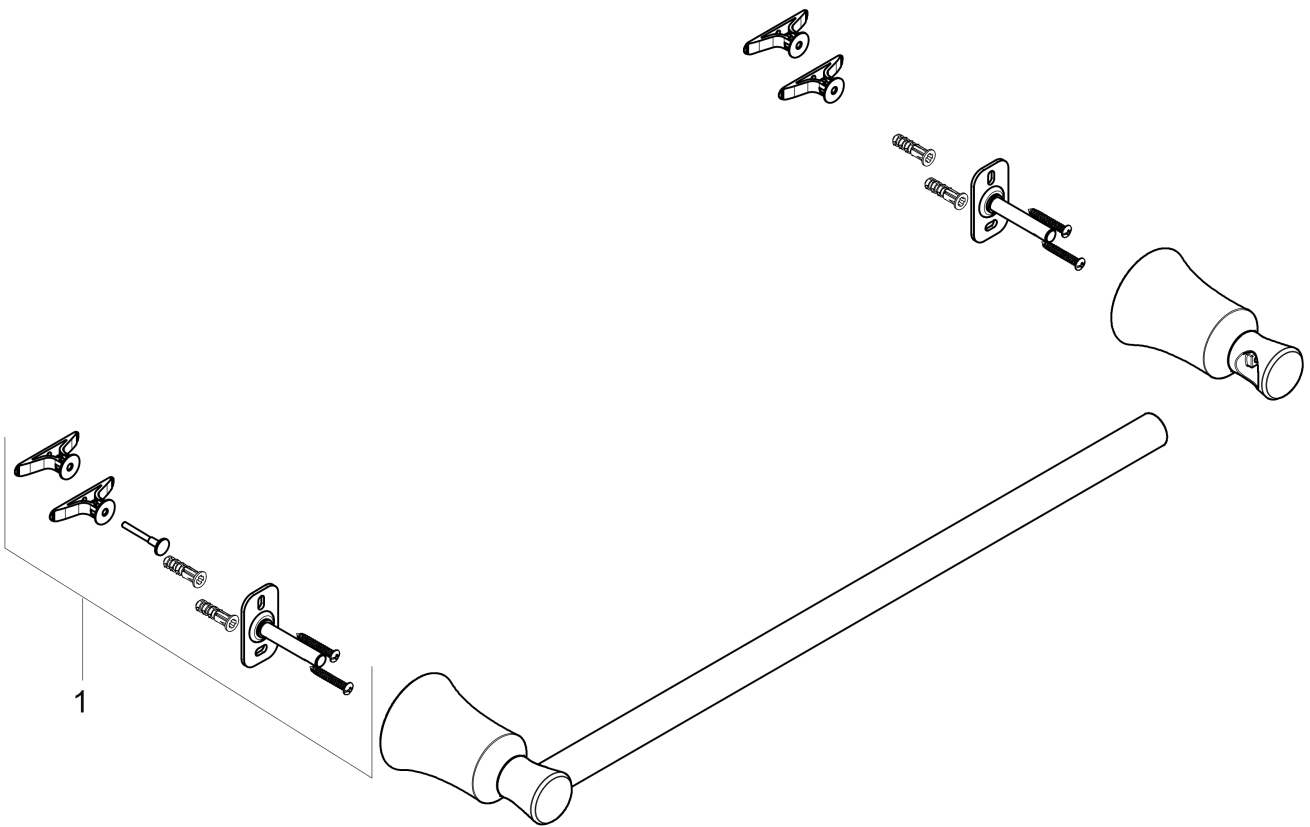

Joleena

Towel Bar, 18"

Finishes : **chrome** Part no. : **04784000**

Description

Features

- Wall-mounted
- Metal holder

Item details

List Price \$ 61.00

Compliance

Product image

Scale drawing

Joleena

Towel Bar, 18"

Finishes : **chrome** Part no. : **04784000**

Exploded drawing

Year of production: **>09/19**

Joleena

Towel Bar, 18"

Finishes : **chrome** Part no. : **04784000**

Spare parts list

Year of production: >**09/19**

| Pos. | Description | Part no. | Price | PU |
|-------------|--------------------|-----------------|--------------|-----------|
| 1 | support element | 93551000 | - | 1 |