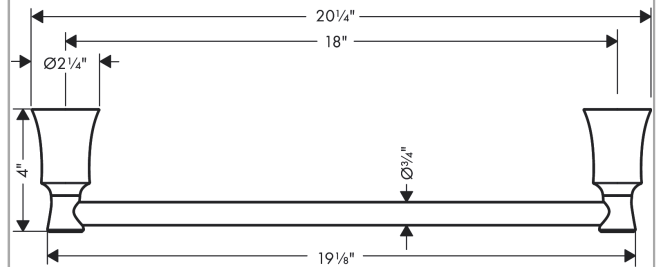

Joleena

Towel Bar, 18"

Finishes : **chrome** Part no. : **04784000**

Description

Features

- Wall-mounted
- Metal holder

Item details

List Price \$ 61.00

Compliance

Product image

Scale drawing

Joleena

Towel Bar, 18"

Finishes : **chrome** Part no. : **04784000**

Exploded drawing

Year of production: **>09/19**

Joleena

Towel Bar, 18"

Finishes : **chrome** Part no. : **04784000**

Spare parts list

Year of production: >**09/19**

| Pos. | Description | Part no. | Price | PU |
|-------------|--------------------|-----------------|--------------|-----------|
| 1 | support element | 93551000 | - | 1 |