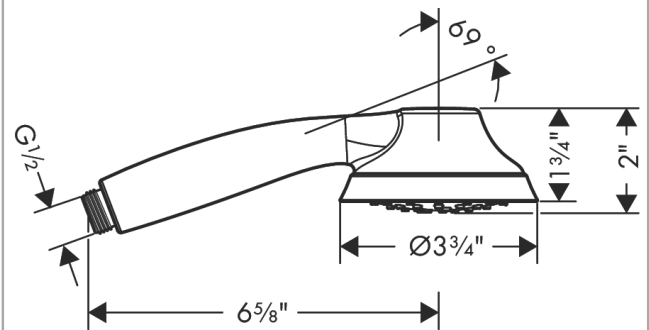

Joleena
Handshower 95 1-Jet, 1.75 GPM
 Finishes : **chrome** Part no. : **04782000**

Description

Features

- 42 no-clog spray channels
- Spray modes: Full
- Flow: 1.75 GPM (6.6 L/Min)
- Fully-finished matching spray face

Item details

List Price \$ 109.00

Technology

Compliance

Product image

Scale drawing

Joleena
Handshower 95 1-Jet, 1.75 GPM
Finishes : **chrome** Part no. : **04782000**

Exploded drawing