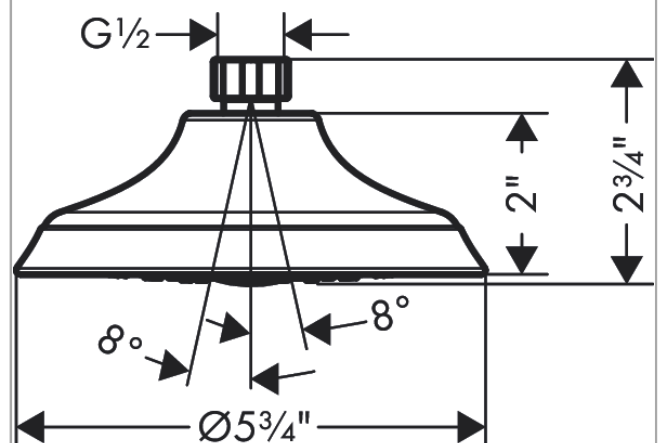

Joleena

Showerhead 150 1-Jet, 1.5 GPM

Finishes : **brushed nickel** Part no. : **04781820**

Description

Features

- 45 no-clog spray channels
- Spray modes: Full
- Flow: 1.5 GPM (5.7 L/Min)
- Fully-finished matching spray face

Item details

List Price \$ 100.00

Technology

Compliance

Product image

Scale drawing

Joleena

Showerhead 150 1-Jet, 1.5 GPM

Finishes : brushed nickel Part no. : 04781820

Exploded drawing

Year of production: >01/20