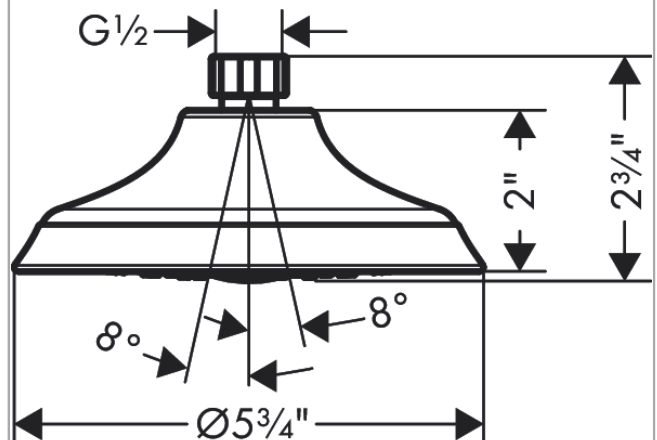

**Joleena**  
**Showerhead 150 1-Jet, 1.75 GPM**  
 Finishes : **chrome** Part no. : **04780000**

**Description**

**Features**

- 45 no-clog spray channels
- Spray modes: Full
- Flow: 1.75 GPM (6.6 L/Min)
- Fully-finished matching spray face

**Item details**

List Price \$ 79.00

**Technology**

**Compliance**

**Product image**

**Scale drawing**

**Joleena**  
**Showerhead 150 1-Jet, 1.75 GPM**  
Finishes : **chrome**    Part no. : **04780000**

Exploded drawing

Year of production: >09/19

**Joleena**  
**Showerhead 150 1-Jet, 1.75 GPM**  
 Finishes : **chrome**    Part no. : **04780000**

**Spare parts list**

Year of production: >**09/19**

<b>Pos.</b>	<b>Description</b>	<b>Part no.</b>	<b>Price</b>	<b>PU</b>
1	filter packing	94246000	-	1