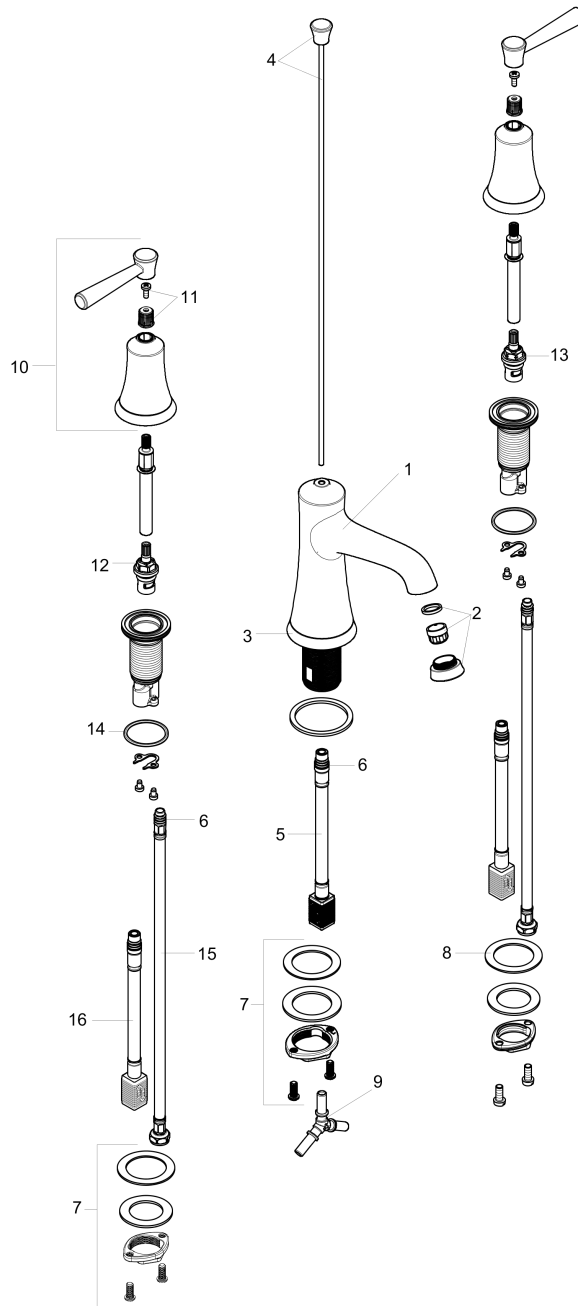

Joleena
Widespread Faucet 100 with Pop-Up Drain, 1.2 GPM
 Finishes : **chrome** Part no. : **04774000**

Description

Features

- Aerated spray
- Flow: 1.2 GPM (4.5 L/Min)
- 90° ceramic valves
- Includes pop-up drain

Item details

List Price \$ 396.00

Technology

Compliance

Product image

Scale drawing

Joleena
Widespread Faucet 100 with Pop-Up Drain, 1.2 GPM
 Finishes : **chrome** Part no. : **04774000**

Exploded drawing

Year of production: >01/20

Joleena

Widespread Faucet 100 with Pop-Up Drain, 1.2 GPM

Finishes : **chrome** Part no. : **04774000**

Spare parts list

Year of production: >01/20

Pos.	Description	Part no.	Price	PU
1	spout cpl.	93555000	-	1
2	aerator M24x1 (4,5 l/min)	93531001	-	1
3	escutcheon	93530000	-	1
4	pop up rod	93554000	-	1
5	connection hose 200 mm M10x1	92913000	-	1
6	O-ring 8x1,75	97827000	-	1
7	fixing set (Ø 28)	92909000	-	1
8	lever collar	97548000	-	1
9	hose connection angel	92905000	-	1
10	handle	93553000	-	1
11	handle fixing set	98932000	-	1
12	shut off unit right closing	98817001	-	1
13	shut off unit left closing	95366001	-	1
14	O-ring 33x2,5	92907000	-	1
15	connection hose 18½" M8x0,75 3/8"	96321001	-	1
16	connection hose 400 mm M10x1	92914000	-	1
a	pop up waste	88509000	-	1