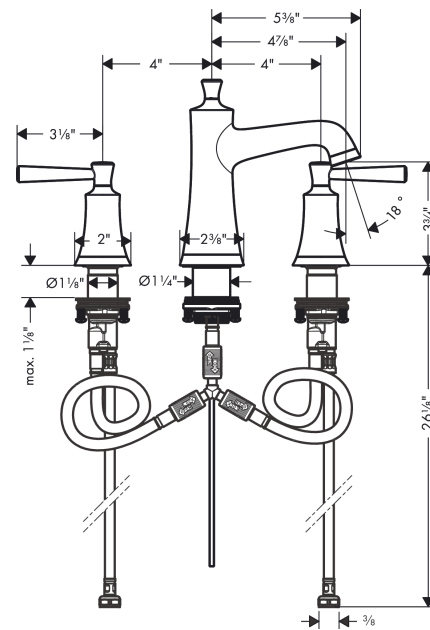

Joleena
Widespread Faucet 100 with Pop-Up Drain, 1.2 GPM
 Finishes : **chrome** Part no. : **04774000**

Description

Features

- Aerated spray
- Flow: 1.2 GPM (4.5 L/Min)
- 90° ceramic valves
- Includes pop-up drain

Item details

List Price \$ 396.00

Technology

Compliance

Product image

Scale drawing

Joleena
Widespread Faucet 100 with Pop-Up Drain, 1.2 GPM
 Finishes : **chrome** Part no. : **04774000**

Exploded drawing

Year of production: >01/20

Joleena

Widespread Faucet 100 with Pop-Up Drain, 1.2 GPM

Finishes : **chrome** Part no. : **04774000**

Spare parts list

Year of production: >01/20

Pos.	Description	Part no.	Price	PU
1	spout cpl.	93555000	-	1
2	aerator M24x1 (4,5 l/min)	93531001	-	1
3	escutcheon	93530000	-	1
4	pop up rod	93554000	-	1
5	connection hose 200 mm M10x1	92913000	-	1
6	O-ring 8x1,75	97827000	-	1
7	fixing set (Ø 28)	92909000	-	1
8	lever collar	97548000	-	1
9	hose connection angel	92905000	-	1
10	handle	93553000	-	1
11	handle fixing set	98932000	-	1
12	shut off unit right closing	98817001	-	1
13	shut off unit left closing	95366001	-	1
14	O-ring 33x2,5	92907000	-	1
15	connection hose 18½" M8x0,75 3/8"	96321001	-	1
16	connection hose 400 mm M10x1	92914000	-	1
a	pop up waste	88509000	-	1