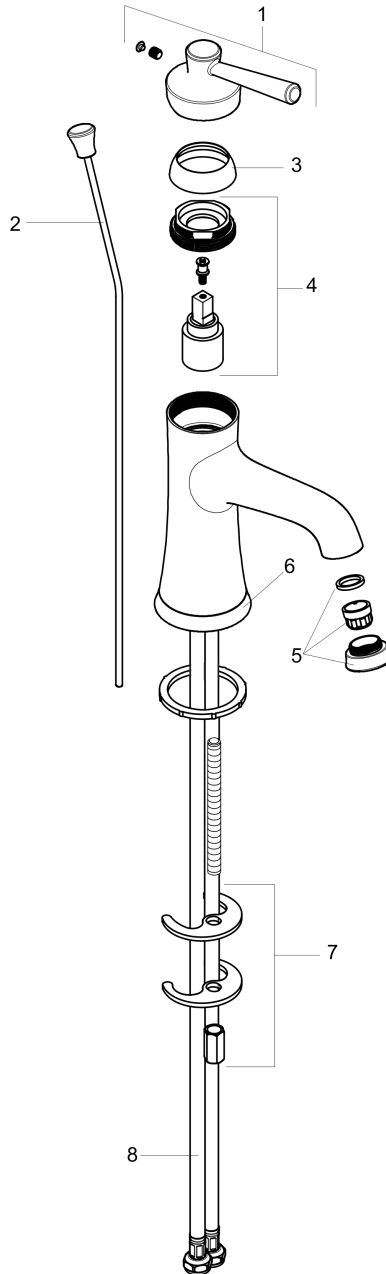

**Joleena**  
**Single-Hole Faucet 100 with Pop-Up Drain, 0.5 GPM**  
 Finishes : **brushed nickel**    Part no. : **04773820**

**Description**

**Features**

- Aerated spray
- Flow: 0.5 GPM (1.9 L/Min)
- Ceramic cartridge
- Includes pop-up drain

**Item details**

List Price \$ 298.00

**Technology**

**Compliance**

**Product image**

**Scale drawing**

**Joleena**  
**Single-Hole Faucet 100 with Pop-Up Drain, 0.5 GPM**  
Finishes : **brushed nickel** Part no. : **04773820**

Exploded drawing

Year of production: >01/20

**Joleena**  
**Single-Hole Faucet 100 with Pop-Up Drain, 0.5 GPM**  
 Finishes : **brushed nickel** Part no. : **04773820**

**Spare parts list**

Year of production: >01/20

Pos.	Description	Part no.	Price	PU
1	handle	93534820	-	1
2	pull rod	93529820	-	1
3	flange	93273820	-	1
4	cartridge, assy	93268000	-	1
5	aerator M24x1 (1,9 l/min)	93532821	-	1
6	escutcheon	93530820	-	1
7	fixing set	96016000	-	1
8	connection hose 600 mm	93528001	-	1
a	pop up waste	88509820	-	1