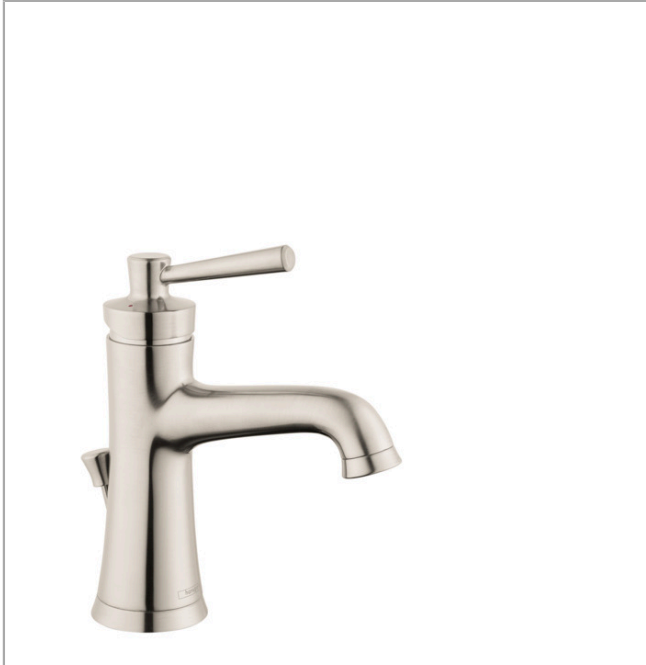

**Joleena**  
**Single-Hole Faucet 100 with Pop-Up Drain, 0.5 GPM**  
 Finishes : **brushed nickel**    Part no. : **04773820**

**Description**

**Features**

- Aerated spray
- Flow: 0.5 GPM (1.9 L/Min)
- Ceramic cartridge
- Includes pop-up drain

**Item details**

List Price \$ 298.00

**Technology**

**Compliance**

**Product image**

**Scale drawing**

**Joleena**  
**Single-Hole Faucet 100 with Pop-Up Drain, 0.5 GPM**  
Finishes : **brushed nickel** Part no. : **04773820**

Exploded drawing

Year of production: >01/20

**Joleena**  
**Single-Hole Faucet 100 with Pop-Up Drain, 0.5 GPM**  
 Finishes : **brushed nickel** Part no. : **04773820**

**Spare parts list**

Year of production: >01/20

Pos.	Description	Part no.	Price	PU
1	handle	93534820	-	1
2	pull rod	93529820	-	1
3	flange	93273820	-	1
4	cartridge, assy	93268000	-	1
5	aerator M24x1 (1,9 l/min)	93532821	-	1
6	escutcheon	93530820	-	1
7	fixing set	96016000	-	1
8	connection hose 600 mm	93528001	-	1
a	pop up waste	88509820	-	1