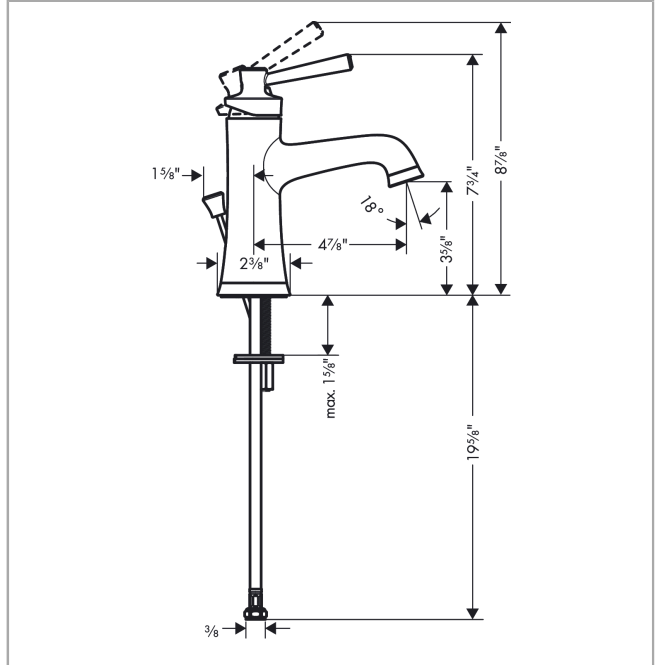

**Joleena**  
**Single-Hole Faucet 100 with Pop-Up Drain, 0.5 GPM**  
 Finishes : **brushed nickel**    Part no. : **04773820**

**Description**

**Features**

- Aerated spray
- Flow: 0.5 GPM (1.9 L/Min)
- Ceramic cartridge
- Includes pop-up drain

**Item details**

List Price \$ 298.00

**Technology**

**Compliance**

**Product image**

**Scale drawing**

**Joleena**  
**Single-Hole Faucet 100 with Pop-Up Drain, 0.5 GPM**  
Finishes : **brushed nickel** Part no. : **04773820**

Exploded drawing

Year of production: >01/20

**Joleena**  
**Single-Hole Faucet 100 with Pop-Up Drain, 0.5 GPM**  
 Finishes : **brushed nickel** Part no. : **04773820**

**Spare parts list**

Year of production: >01/20

Pos.	Description	Part no.	Price	PU
1	handle	93534820	-	1
2	pull rod	93529820	-	1
3	flange	93273820	-	1
4	cartridge, assy	93268000	-	1
5	aerator M24x1 (1,9 l/min)	93532821	-	1
6	escutcheon	93530820	-	1
7	fixing set	96016000	-	1
8	connection hose 600 mm	93528001	-	1
a	pop up waste	88509820	-	1