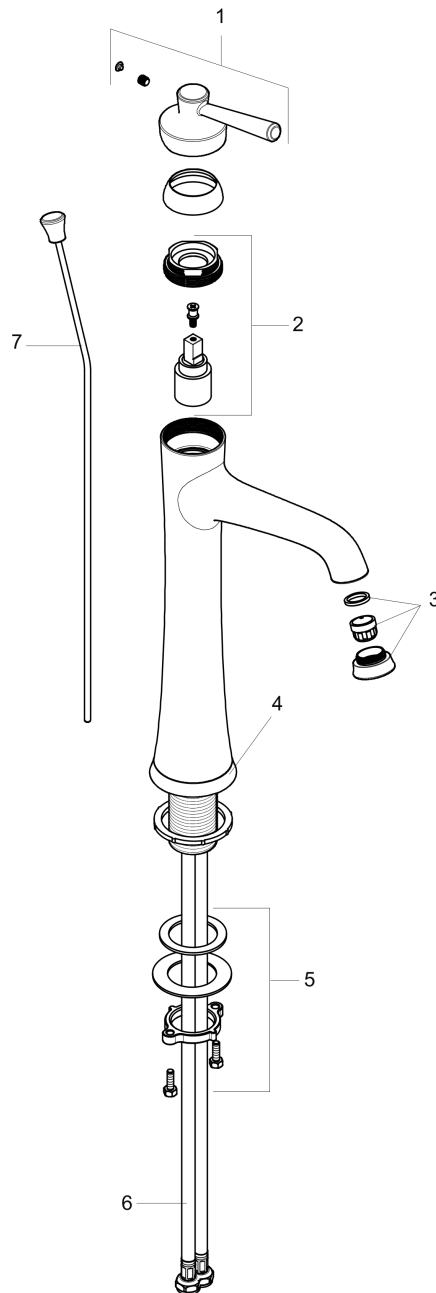

Joleena
Single-Hole Faucet 230 with Pop-Up Drain, 1.2 GPM
 Finishes : **chrome** Part no. : **04772000**

Description

Features

- Aerated spray
- Flow: 1.2 GPM (4.5 L/Min)
- Ceramic cartridge
- Includes pop-up drain

Item details

List Price \$ 368.00

Technology

Compliance

Product image

Scale drawing

Joleena
Single-Hole Faucet 230 with Pop-Up Drain, 1.2 GPM
 Finishes : **chrome** Part no. : **04772000**

Exploded drawing

Year of production: >01/20

Joleena
Single-Hole Faucet 230 with Pop-Up Drain, 1.2 GPM
 Finishes : **chrome** Part no. : **04772000**

Spare parts list

Year of production: >01/20

Pos.	Description	Part no.	Price	PU
1	handle	93534000	-	1
2	cartridge, assy	93268000	-	1
3	aerator M24x1 (4,5 l/min)	93531001	-	1
4	escutcheon	93530000	-	1
5	fixing set	93263000	-	1
6	connection hose 900 mm	93533001	-	1
7	pull rod	93529000	-	1
a	pop up waste	88509000	-	1
b	flange	93273000	-	1