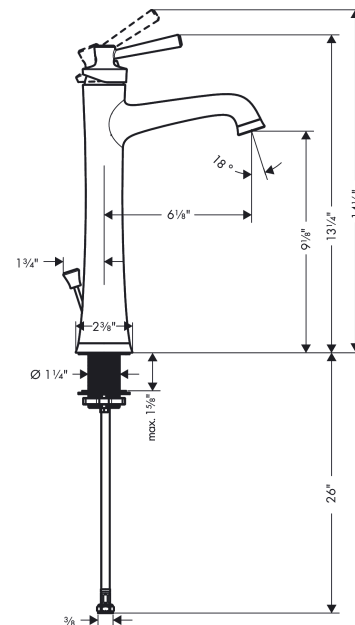

Joleena
Single-Hole Faucet 230 with Pop-Up Drain, 1.2 GPM
 Finishes : **chrome** Part no. : **04772000**

Description

Features

- Aerated spray
- Flow: 1.2 GPM (4.5 L/Min)
- Ceramic cartridge
- Includes pop-up drain

Item details

List Price \$ 368.00

Technology

Compliance

Product image

Scale drawing

Joleena
Single-Hole Faucet 230 with Pop-Up Drain, 1.2 GPM
 Finishes : **chrome** Part no. : **04772000**

Exploded drawing

Year of production: >01/20

Joleena
Single-Hole Faucet 230 with Pop-Up Drain, 1.2 GPM
 Finishes : **chrome** Part no. : **04772000**

Spare parts list

Year of production: >01/20

Pos.	Description	Part no.	Price	PU
1	handle	93534000	-	1
2	cartridge, assy	93268000	-	1
3	aerator M24x1 (4,5 l/min)	93531001	-	1
4	escutcheon	93530000	-	1
5	fixing set	93263000	-	1
6	connection hose 900 mm	93533001	-	1
7	pull rod	93529000	-	1
a	pop up waste	88509000	-	1
b	flange	93273000	-	1