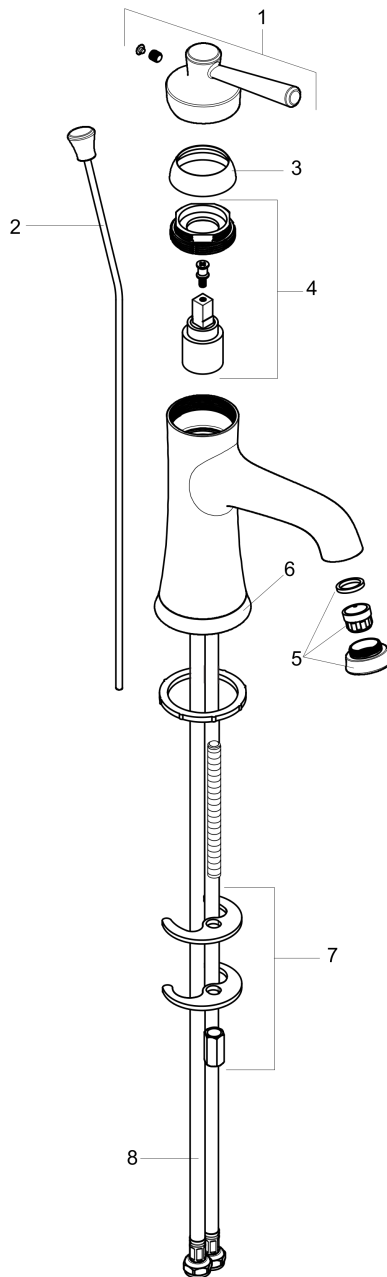

Joleena
Single-Hole Faucet 100 with Pop-Up Drain, 1.2 GPM
 Finishes : **chrome** Part no. : **04771000**

Description

Features

- Aerated spray
- Flow: 1.2 GPM (4.5 L/Min)
- Ceramic cartridge
- Includes pop-up drain

Item details

List Price \$ 235.00

Technology

Compliance

Product image

Scale drawing

Joleena
Single-Hole Faucet 100 with Pop-Up Drain, 1.2 GPM
 Finishes : **chrome** Part no. : **04771000**

Exploded drawing

Year of production: >06/19

Joleena
Single-Hole Faucet 100 with Pop-Up Drain, 1.2 GPM
 Finishes : **chrome** Part no. : **04771000**

Spare parts list

Year of production: >06/19

Pos.	Description	Part no.	Price	PU
1	handle	93534000	-	1
2	pull rod	93529000	-	1
3	flange	93273000	-	1
4	cartridge, assy	93268000	-	1
5	aerator M24x1 (4,5 l/min)	93531001	-	1
6	escutcheon	93530000	-	1
7	fixing set	96016000	-	1
8	connection hose 600 mm	93528001	-	1
a	pop up waste	88509000	-	1