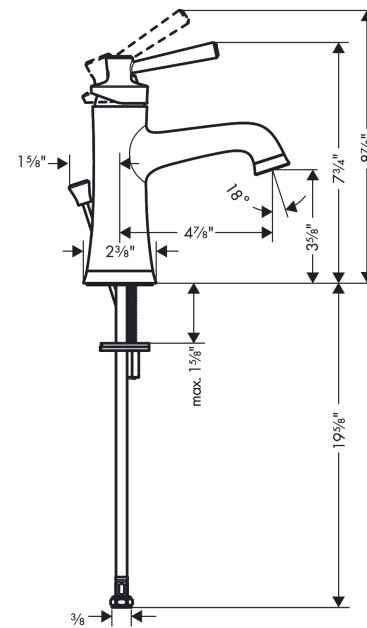

Joleena
Single-Hole Faucet 100 with Pop-Up Drain, 1.2 GPM
 Finishes : **chrome** Part no. : **04771000**

Description

Features

- Aerated spray
- Flow: 1.2 GPM (4.5 L/Min)
- Ceramic cartridge
- Includes pop-up drain

Item details

List Price \$ 235.00

Technology

Compliance

Product image

Scale drawing

Joleena
Single-Hole Faucet 100 with Pop-Up Drain, 1.2 GPM
 Finishes : **chrome** Part no. : **04771000**

Exploded drawing

Year of production: >06/19

Joleena
Single-Hole Faucet 100 with Pop-Up Drain, 1.2 GPM
 Finishes : **chrome** Part no. : **04771000**

Spare parts list

Year of production: >06/19

Pos.	Description	Part no.	Price	PU
1	handle	93534000	-	1
2	pull rod	93529000	-	1
3	flange	93273000	-	1
4	cartridge, assy	93268000	-	1
5	aerator M24x1 (4,5 l/min)	93531001	-	1
6	escutcheon	93530000	-	1
7	fixing set	96016000	-	1
8	connection hose 600 mm	93528001	-	1
a	pop up waste	88509000	-	1