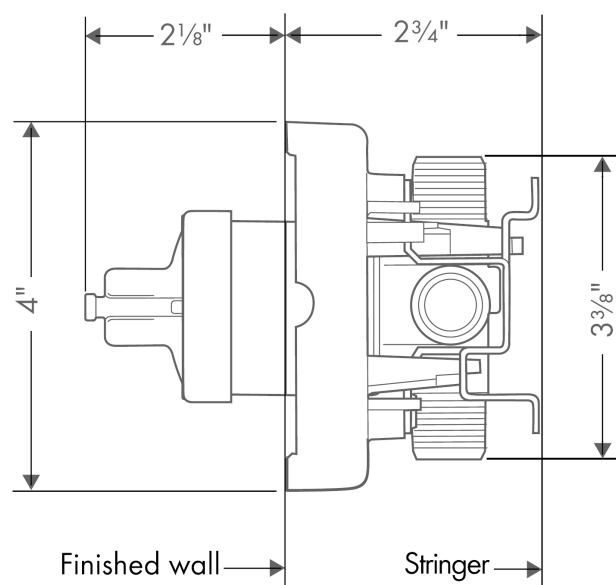

Rough, Pressure Balance with Service Stops

Finishes : n.a. Part no. : 04121181

Description

Item details

List Price \$ 125.00

Compliance

Product image

Scale drawing

Rough, Pressure Balance with Service Stops

Finishes : n.a. Part no. : 04121181

Exploded drawing

Year of production: >10/08

Rough, Pressure Balance with Service Stops

Finishes : n.a. Part no. : 04121181

Spare parts list

Year of production: >10/08

| Pos. | Description | Part no. | Price | PU |
|------|-----------------|----------|-------|----|
| 1 | cartridge, assy | 88727000 | - | 1 |