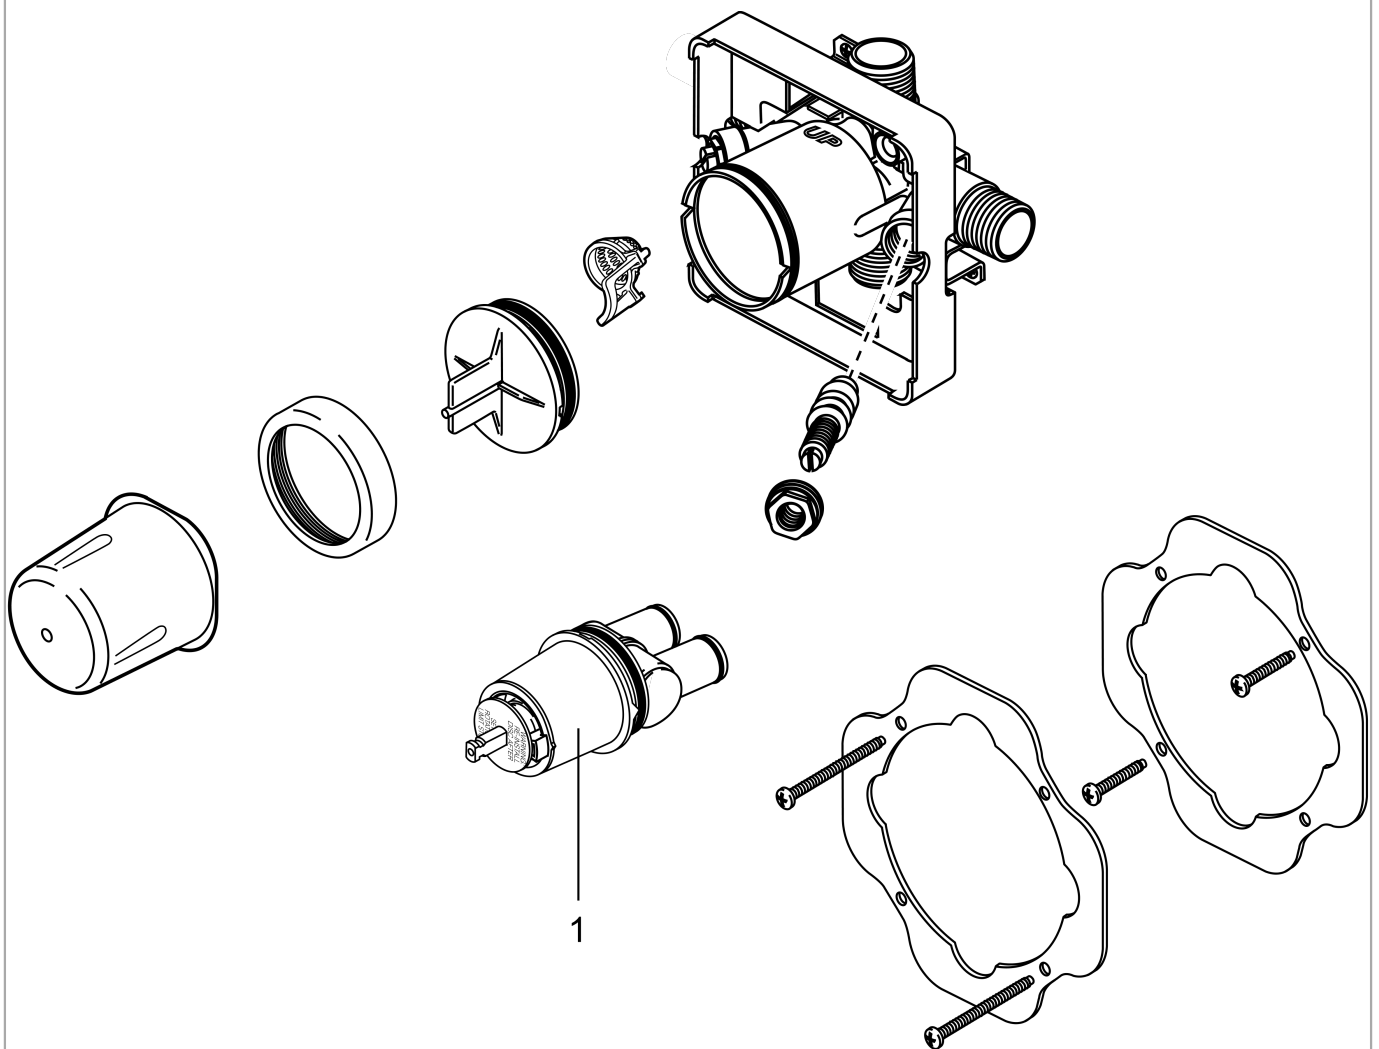

Rough, Pressure Balance with Service Stops

Finishes : n.a. Part no. : 04121181

Description

Item details

List Price \$ 125.00

Compliance

Product image

Scale drawing

Rough, Pressure Balance with Service Stops

Finishes : n.a. Part no. : 04121181

Exploded drawing

Year of production: >10/08

Rough, Pressure Balance with Service Stops

Finishes : n.a. Part no. : 04121181

Spare parts list

Year of production: >10/08

| Pos. | Description | Part no. | Price | PU |
|------|-----------------|----------|-------|----|
| 1 | cartridge, assy | 88727000 | - | 1 |