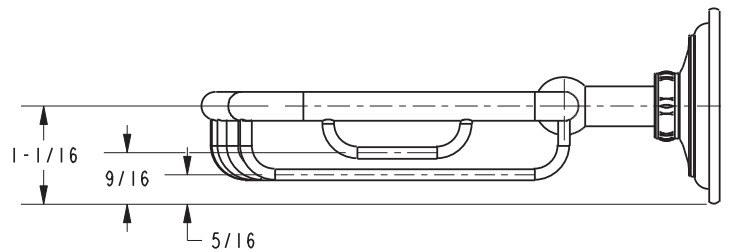

Features

- Solid brass frame
- Basket extends approximately 5-5/8" from the wall
- Basket has a running length of approximately 5-13/16"

Codes / Standards Compliance

Meets or exceeds the following at date of manufacture:

Product Specification: Add glass type designator and "Color / Finish" suffix to Model number, below.

The Basket shall be of solid brass construction. Basket Shelf shall incorporate a projected depth of approximately 5-5/8" from the wall and a running length of approximately 5-13/16". Basket shall be GINGER model 26550/_____.

26550

Product Dimensions *(units are in inches)*

London Terrace Basket 26550

GINGER