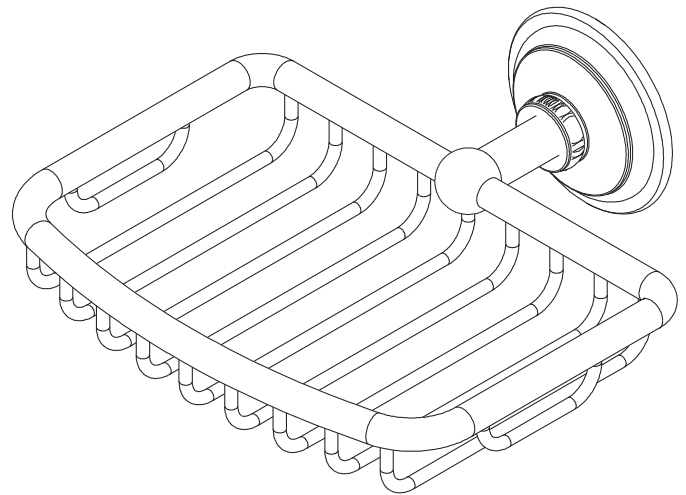

Features

- Solid brass frame
- Basket extends approximately 5-5/8" from the wall
- Basket has a running length of approximately 5-13/16"

Codes / Standards Compliance

Meets or exceeds the following at date of manufacture:

- All applicable US Federal and State material regulations

Colors / Finishes

- ORB: Oil Rubbed Bronze
- PC: Polished Chrome
- PN: Polished Nickel
- SN: Satin Nickel

Other: NA

Specified Model

Model	Description	Colors | Finishes
26550	Soap Basket	☐ ORB ☐ PC ☐ PN ☐ SN

Product Specification: Add glass type designator and "Color / Finish" suffix to Model number, below.

The Basket shall be of solid brass construction. Basket Shelf shall incorporate a projected depth of approximately 5-5/8" from the wall and a running length of approximately 5-13/16". Basket shall be GINGER model 26550/_____.