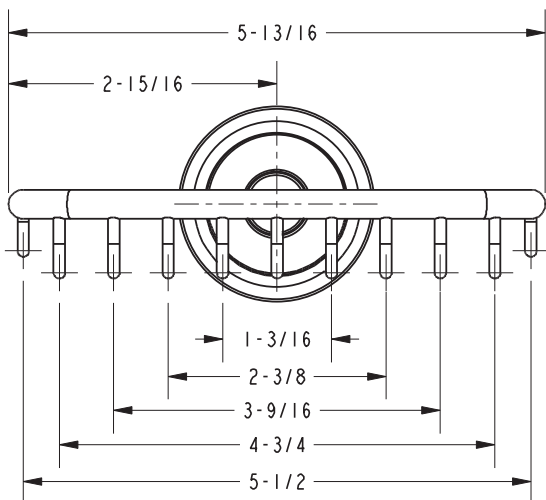

Features

- Solid brass frame
- Basket extends approximately 5-5/8" from the wall
- Basket has a running length of approximately 5-13/16"

Codes / Standards Compliance

Meets or exceeds the following at date of manufacture:

Product Specification: Add glass type designator and "Color / Finish" suffix to Model number, below.

The Basket shall be of solid brass construction. Basket Shelf shall incorporate a projected depth of approximately 5-5/8" from the wall and a running length of approximately 5-13/16". Basket shall be GINGER model 26550/_____.

26550

Product Dimensions *(units are in inches)*

London Terrace Basket 26550

GINGER