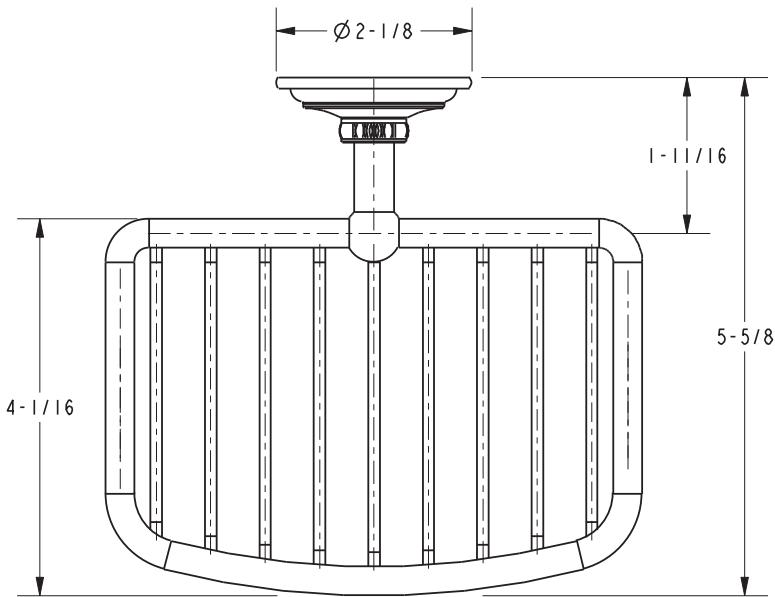

Features

- Solid brass frame
- Basket extends approximately 5-5/8" from the wall
- Basket has a running length of approximately 5-13/16"

Codes / Standards Compliance

Meets or exceeds the following at date of manufacture:

Product Specification: Add glass type designator and "Color / Finish" suffix to Model number, below.

The Basket shall be of solid brass construction. Basket Shelf shall incorporate a projected depth of approximately 5-5/8" from the wall and a running length of approximately 5-13/16". Basket shall be GINGER model 26550/_____.

26550

Product Dimensions *(units are in inches)*

London Terrace Basket 26550

GINGER