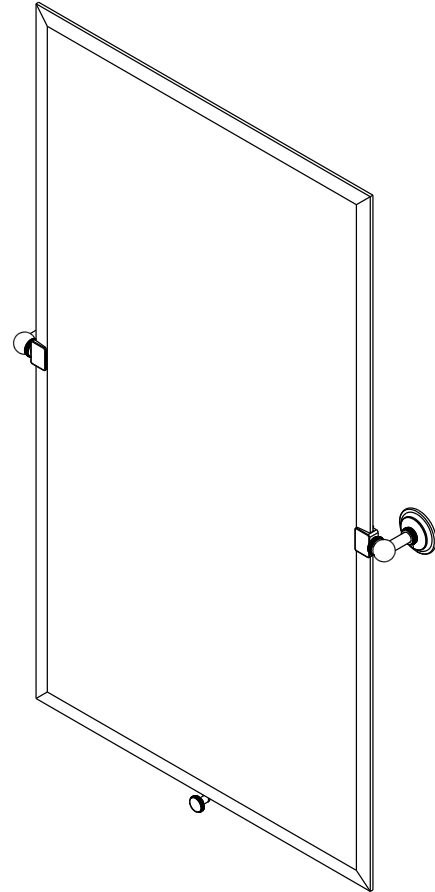

LONDON TERRACE

Frameless Mirror 2642

Features

- Frameless, beveled glass design
- Solid brass, two-post tilting mechanism
- Easy-to-adjust viewing angle
- Complements London Terrace product series

Codes / Standards Compliance

Meets or exceeds the following at date of manufacture:

- ADA (when installed in accordance with ADA guidelines)
- All applicable US Federal and State material regulations

Colors / Finishes

- ORB: Oil Rubbed Bronze
- PC: Polished Chrome
- PN: Polished Nickel
- SN: Satin Nickel
- Other: NA

Specified Model

Model	Description	Colors Finishes
2642	20" x 36" Frameless Pivoting Mirror	<input type="checkbox"/> ORB <input type="checkbox"/> PC <input type="checkbox"/> PN <input type="checkbox"/> SN

Product Specification: Add glass type designator and "Color / Finish" suffix to Model number, below.

The Mirror shall incorporate a frameless, beveled glass design with a solid brass, two-post tilting mechanism allowing for customized viewing angles. Mirror shall incorporate an approximate width of 20" and an approximate height of 36". Mirror shall complement motiv London Terrace product series. Mirror shall be motiv Model 2642/_____.