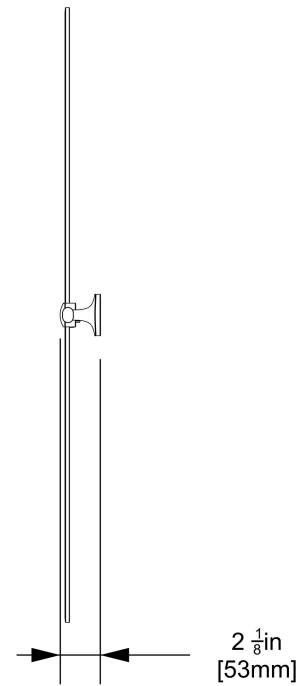

GATCO

FINE BATHWARE

WATERLINE COLLECTION

MIRROR SPECIFICATIONS

The manufacturer reserves the right to, and do time to time, make changes and improvements in designs and dimensions.
Updated on May 12, 2022