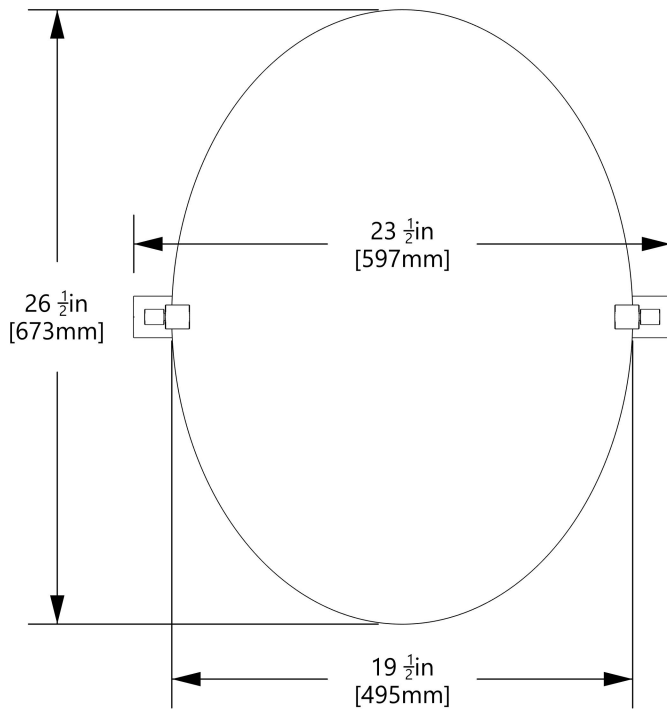

GATCO

FINE BATHWARE

WATERLINE COLLECTION

MIRROR SPECIFICATIONS

The manufacturer reserves the right to, and do time to time, make changes and improvements in designs and dimensions.
Updated on May 12, 2022