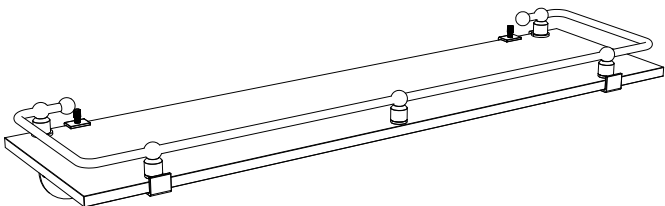

# Premier Railing Shelf

General Specifications

Premier Railing Shelf

- #1438C (Chrome)
- #1438SN (Satin Nickel)
- #1438 (Polished Brass)

Solid Brass Construction