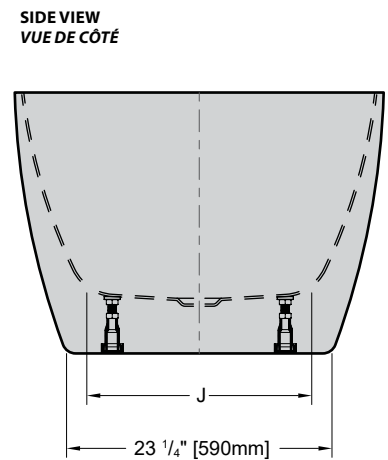

Model Modèle	Net Weight Poids net		Capacity Capacité	
	LB	KG	US GAL	L
<b>BVO5531</b>	90	41	63	239
<b>BVO6731</b>	97	44	78	295

Tolerance on dimensions:  $\pm 1/4"$  [6 mm]

Tolerances des dimensions:  $\pm 1/4"$  [6 mm]

Model Modèle	A	B	C	D	E	F	G	H	I	J
<b>BVO5531</b>	55 1/8" 140cm	27 1/2" 70cm	31 1/2" 80cm	15 3/4" 40cm	24" 61cm	14 7/8" 38cm	115°	43 1/4" 110cm	47 1/4" 120cm	20 1/2" 52cm
<b>BVO6732</b>	66 7/8" 170cm	33 1/2" 85cm	32 1/4" 82cm	16 1/8" 41cm	22 7/8" 58cm	15 1/8" 38,5cm	125°	47 5/8" 121cm	49 1/4" 125cm	19 5/8" 50cm