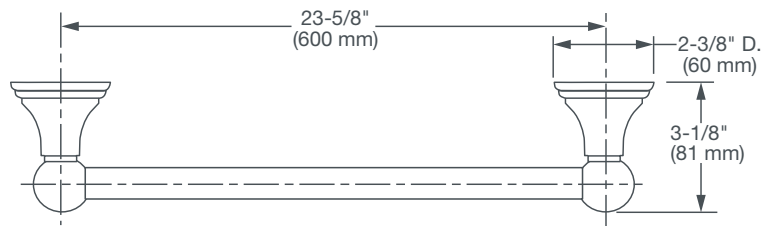

ASHBEE™

24" TOWEL BAR

- Solid brass construction
- Concealed mounting
- Includes assembly hardware

AVAILABLE FINISHES

Polished Chrome
Brushed Nickel
Platinum Nickel

FINISH CODE

100
144
150

DESCRIPTION

24" Towel Bar

PRODUCT NUMBER

D35101240.XXX

IMPORTANT: These measurements are subject to change or cancellation.
No responsibility is assumed for use of superseded or voided pages.

PART OF **LIXIL**