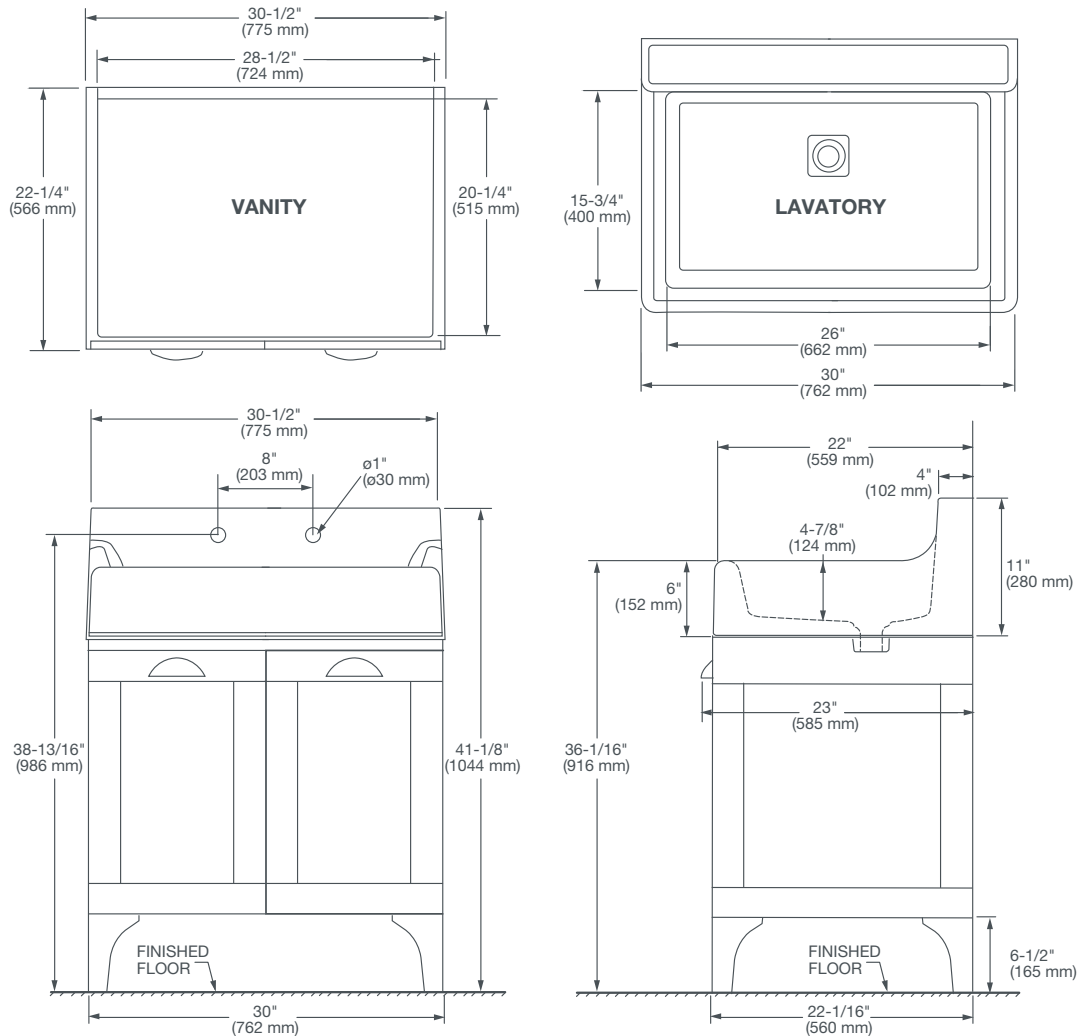

#### NOMINAL DIMENSIONS

30-1/2" x 23" x 41-1/8" (775 x 585 x 1044 mm)

#### BOWL INSIDE DIMENSIONS

26" (662 mm) wide  
15-3/4" (400 mm) front to back  
4-7/8" (124 mm) depth

### COMPONENTS

---

D20155002.415 Lavatory - Two Hole

D19010030.620 Vanity

D35155040.XXX Decorative Grid Drain Assembly  
(required component)

D19006000.550 Marble Shelf  
(optional component)

770217-201.XXXXX Vanity Door Handles  
(optional component)

### NOTES:

Dimensions shown for location supplies and "P" trap are suggested. Provide suitable reinforcement for all wall supports. Slab/pedestal anchors and mounting features to be furnished by others.