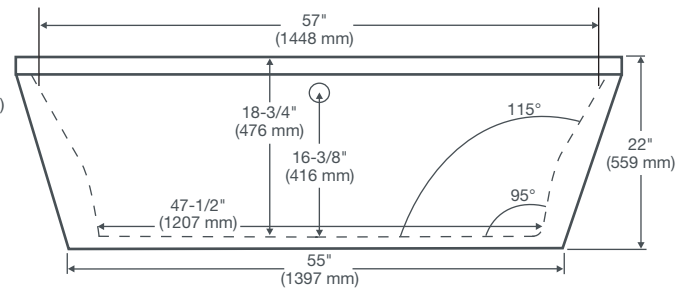

66" x 36" x 22" (1676 x 914 x 559 mm)

COLORS/FINISHES

Canvas White (415)

COMPONENTS

754990-201.XXX Tub Drain (required)
Polished Chrome (002)
Satin Nickel (295)
Polished Nickel (008)

COMPLIANCE CERTIFICATIONS

Meets or Exceeds CSA B45.5/IAPMO Z124

ROUGH IN DIAGRAM SHOWN
ON NEXT PAGE

COSSU™

FREESTANDING SOAKING TUB WITH DECK

Freestanding tubs use wall-mounted or freestanding faucets. The waste and overflow assembly is concealed between the walls of the tub, eliminating the need for a decorative exposed drain kit.

Measurements are $\pm \frac{1}{2}$ " (13 mm) and are subject to change without notice. Data herein supersedes all previous prior to publication date shown below.

Dotted Line Represents Bathing Well

NOTES:

IMPORTANT:

Dimensions of fixtures are nominal and may vary within the range of tolerances established by CSA B45.5/IAPMO Z124. These measurements are subject to change or cancellation. No responsibility is assumed for use of superseded or voided leaflet.