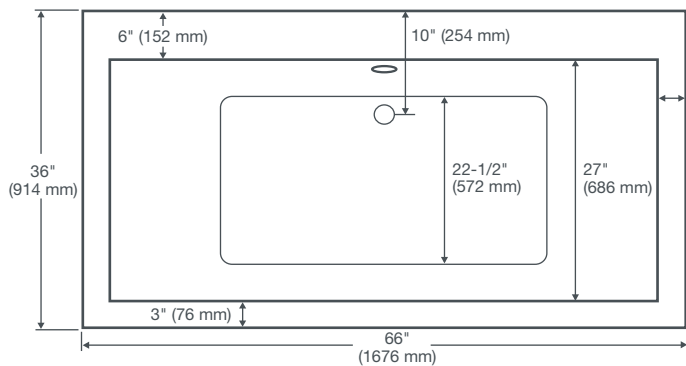

66" x 36" x 22" (1676 x 914 x 559 mm)

COLORS/FINISHES

Canvas White (415)

COMPONENTS

754990-201.XXX Tub Drain (required)
Polished Chrome (002)
Satin Nickel (295)
Polished Nickel (008)

COMPLIANCE CERTIFICATIONS

Meets or Exceeds CSA B45.5/IAPMO Z124

ROUGH IN DIAGRAM SHOWN
ON NEXT PAGE

COSSU™

FREESTANDING SOAKING TUB WITH DECK

Freestanding tubs use wall-mounted or freestanding faucets. The waste and overflow assembly is concealed between the walls of the tub, eliminating the need for a decorative exposed drain kit.

Measurements are $\pm \frac{1}{2}$ " (13 mm) and are subject to change without notice. Data herein supersedes all previous prior to publication date shown below.

Dotted Line Represents Bathing Well

NOTES:

IMPORTANT:

Dimensions of fixtures are nominal and may vary within the range of tolerances established by CSA B45.5/IAPMO Z124. These measurements are subject to change or cancellation. No responsibility is assumed for use of superseded or voided leaflet.