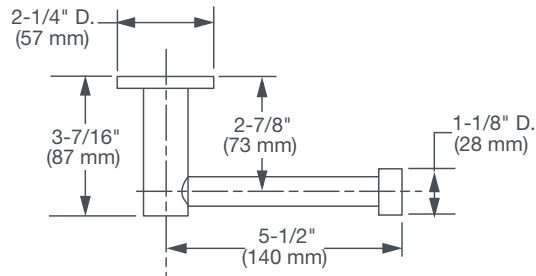

### DESCRIPTION

Small Towel Bar

### PRODUCT NUMBER

D35105160.XXX

**IMPORTANT:** These measurements are subject to change or cancellation.  
No responsibility is assumed for use of superseded or voided pages.

PART OF **LIXIL**