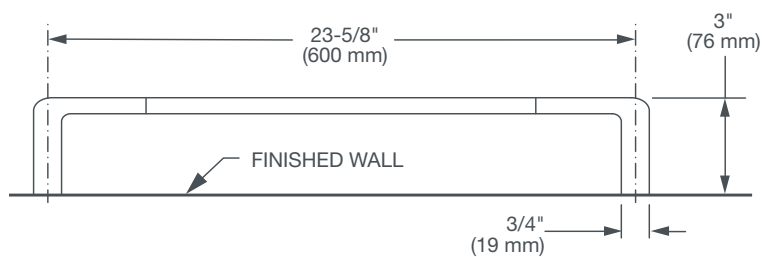

REM[®] TOWEL BAR

- European minimalist design
- Solid brass construction
- Concealed mounting
- Includes assembly hardware

AVAILABLE FINISHES

Polished Chrome
Brushed Nickel

FINISH CODE

100
144

DESCRIPTION

24" Towel Bar

PRODUCT NUMBER

D35100240.XXX

IMPORTANT: These measurements are subject to change or cancellation.
No responsibility is assumed for use of superseded or voided pages.

PART OF **LIXIL**