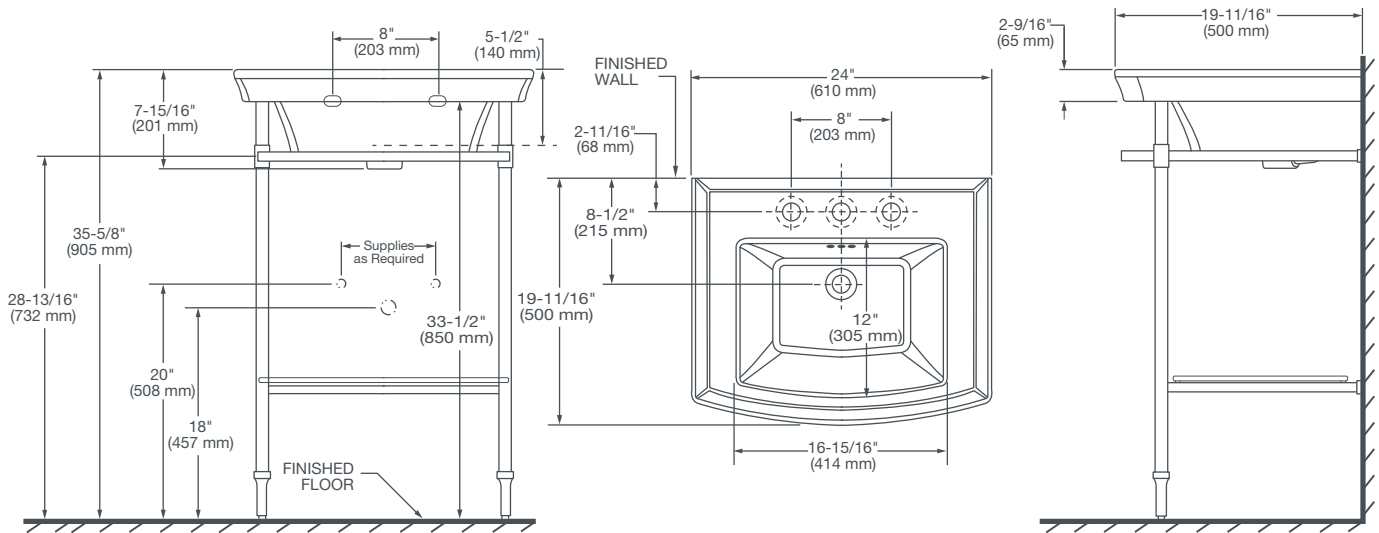

DIMENSIONS

NOMINAL DIMENSIONS

24" x 19-11/16" x 35-5/8" (610 x 500 x 905 mm)

BOWL INSIDE DIMENSIONS

16-5/16" (414 mm) wide

12" (305 mm) front-to-back

5-1/2" (140 mm) deep

COLORS/FINISHES

PART OF **LIXIL**

WYATT®

24" LAVATORY WITH CONSOLE

NOTES:

Dimensions shown for location supplies and "P" trap are suggested. Provide suitable reinforcement for all wall supports. Slab/pedestal anchors and mounting features to be furnished by others. Fittings not included with fixture and must be ordered separately. Installation Instructions supplied with lavatory.

IMPORTANT:

Dimensions of fixtures are nominal and may vary within the range of tolerance established by ANSI standards. These measurements are subject to change or cancellation. No responsibility is assumed for use of superseded or voided pages.