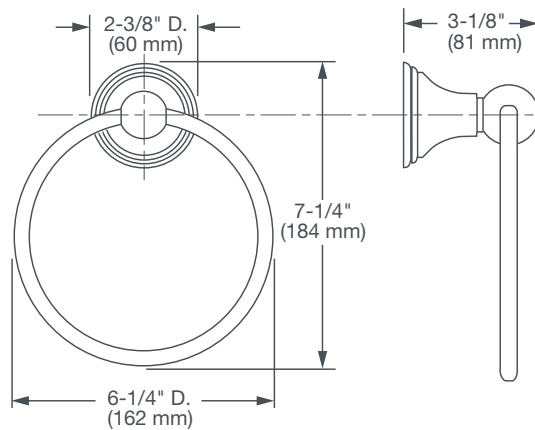

ASHBEE™ TOWEL RING

- Solid brass construction
- Concealed mounting
- Includes assembly hardware

AVAILABLE FINISHES

Polished Chrome
Brushed Nickel
Platinum Nickel

FINISH CODE

100
144
150

DESCRIPTION

Towel Ring

PRODUCT NUMBER

D35101190.XXX

IMPORTANT: These measurements are subject to change or cancellation.
No responsibility is assumed for use of superseded or voided pages.

PART OF **LIXIL**