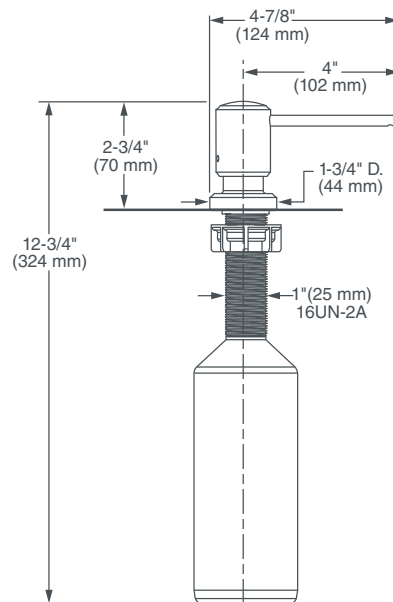

# CONTEMPORARY SOAP DISPENSER

- 4" spout provides greater reach
- 19 oz. bottle capacity
- Top fill with sealed shroud
- Dezincified brass protects against aggressive components of soap

### PRODUCT NUMBER

D35401720.XXX

**IMPORTANT:** These measurements are subject to change or cancellation.  
No responsibility is assumed for use of superseded or voided pages.

PART OF **LIXIL**