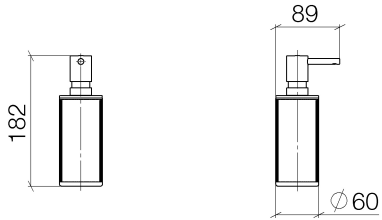

Dispenser free-standing model

---

84 430 811