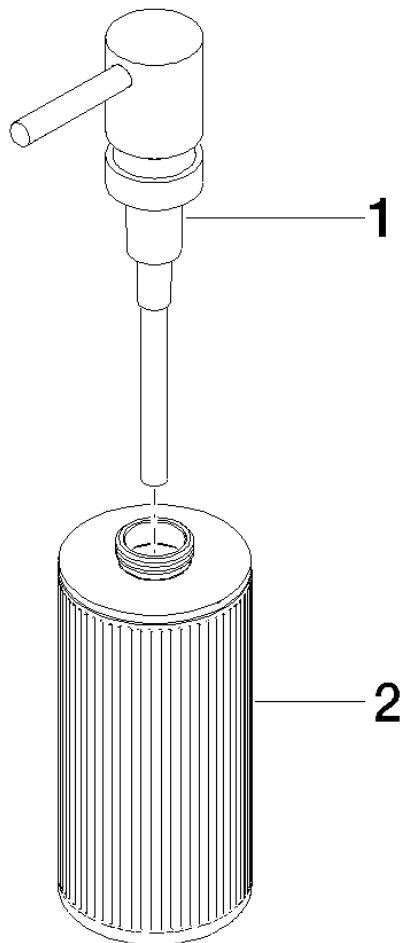

## Dispenser free-standing model

---

84 430 811

- Textured brown glass, matt
- width 60mm
- height 182 mm
- 175 ml bottle
- 59 mm projection

	Chrome	84 430 811-00
	Brushed Platinum	84 430 811-06
	Dark Chrome	84 430 811-19
	Brushed Durabronze (23kt Gold)	84 430 811-28
	Brushed Dark Platinum	84 430 811-99

## Dispenser free-standing model

---

84 430 811

## Dispenser free-standing model

84 430 811

Parts for other  
finishes can be found  
here: [Brushed  
Platinum](#)

### Spare parts list

No.	Item Number	Name	Quantity used	Delivery time
1	05 10 10 535 03-00	dispenser	1	10
2	05 10 10 625 00-00	bottle	1	10