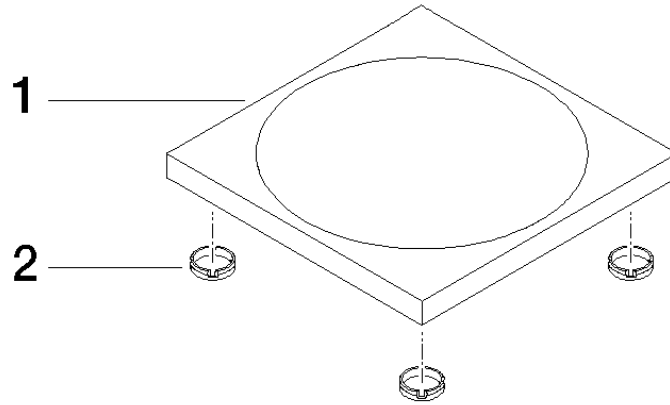

Soap dish free-standing model

84 410 780

• 119 x 119 x 10 mm

	Chrome	84 410 780-00
	Brushed Platinum	84 410 780-06
	Platinum	84 410 780-08
	Matte White	84 410 780-10
	Dark Chrome	84 410 780-19
	Brushed Durabronze (23kt Gold)	84 410 780-28
	Matte Black	84 410 780-33
	Brushed Champagne (22kt Gold)	84 410 780-46
	Champagne (22kt Gold)	84 410 780-47
	Brushed Chrome	84 410 780-93
	Brushed Dark Platinum	84 410 780-99

Soap dish free-standing model

84 410 780

mm [inches]

Soap dish free-standing model

84 410 780

Parts for other
finishes can be found
here: [Brushed](#)
[Platinum](#)

Spare parts list

No.	Item Number	Name	Quantity used	Delivery time
1	08 17 78 600-00	dish	1	60
2	09 26 01 045 90	accessories	4	2