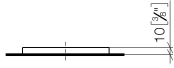

Soap dish free-standing model

84 410 780

• 119 x 119 x 10 mm

	Chrome	84 410 780-00
	Brushed Platinum	84 410 780-06
	Platinum	84 410 780-08
	Matte White	84 410 780-10
	Dark Chrome	84 410 780-19
	Brushed Durabronze (23kt Gold)	84 410 780-28
	Matte Black	84 410 780-33
	Brushed Champagne (22kt Gold)	84 410 780-46
	Champagne (22kt Gold)	84 410 780-47
	Brushed Chrome	84 410 780-93
	Brushed Dark Platinum	84 410 780-99

Soap dish free-standing model

84 410 780

mm [inches]

Soap dish free-standing model

84 410 780

Parts for other
finishes can be found
here: [Brushed](#)
[Platinum](#)

Spare parts list

No.	Item Number	Name	Quantity used	Delivery time
1	08 17 78 600-00	dish	1	60
2	09 26 01 045 90	accessories	4	2