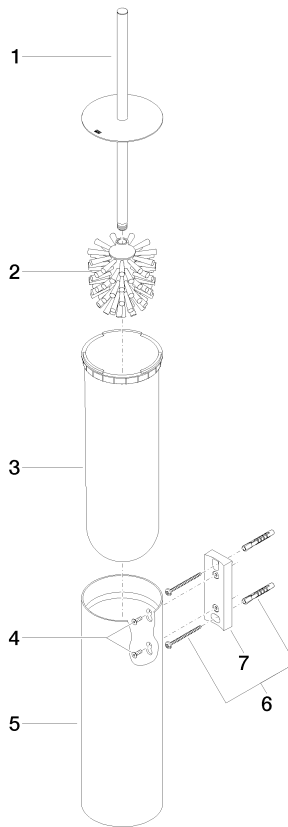

Toilet brush set wall model

83 910 979

- brush, matte black
- width 100mm
- height 456 mm
- 110 mm projection

	Chrome	83 910 979-00
	Brushed Platinum	83 910 979-06
	Platinum	83 910 979-08
	Dark Chrome	83 910 979-19
	Brushed Durabronze (23kt Gold)	83 910 979-28
	Matte Black	83 910 979-33
	Brushed Champagne (22kt Gold)	83 910 979-46
	Brushed Chrome	83 910 979-93
	Brushed Dark Platinum	83 910 979-99

Toilet brush set wall model

83 910 979

Toilet brush set wall model

83 910 979

Parts for other
finishes can be found
here: [Brushed](#)
[Platinum](#)

Spare parts list

No.	Item Number	Name	Quantity used	Delivery time
1	90 20 97 505 01-00	handle	1	10
2	90 18 50 601 00 90	brush	1	2
3	08 18 40 524 90	insert	1	2
4	90 30 30 014 00 90	screw	1	2
5	08 23 01 503-00	casing	1	10
6	05 30 31 025 00 90	fixing set	2	2
7	05 18 40 287 00 90	holder	1	2