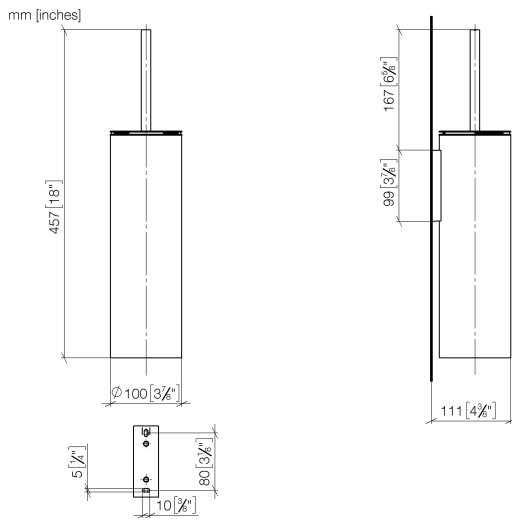

Toilet brush set wall model

83 910 979

- brush, matte black
- width 100mm
- height 456 mm
- 110 mm projection

	Chrome	83 910 979-00
	Brushed Platinum	83 910 979-06
	Platinum	83 910 979-08
	Dark Chrome	83 910 979-19
	Brushed Durabronze (23kt Gold)	83 910 979-28
	Matte Black	83 910 979-33
	Brushed Champagne (22kt Gold)	83 910 979-46
	Brushed Chrome	83 910 979-93
	Brushed Dark Platinum	83 910 979-99

Toilet brush set wall model

83 910 979

Toilet brush set wall model

83 910 979

Parts for other
finishes can be found
here: [Brushed](#)
[Platinum](#)

Spare parts list

No.	Item Number	Name	Quantity used	Delivery time
1	90 20 97 505 01-00	handle	1	10
2	90 18 50 601 00 90	brush	1	2
3	08 18 40 524 90	insert	1	2
4	90 30 30 014 00 90	screw	1	2
5	08 23 01 503-00	casing	1	10
6	05 30 31 025 00 90	fixing set	2	2
7	05 18 40 287 00 90	holder	1	2