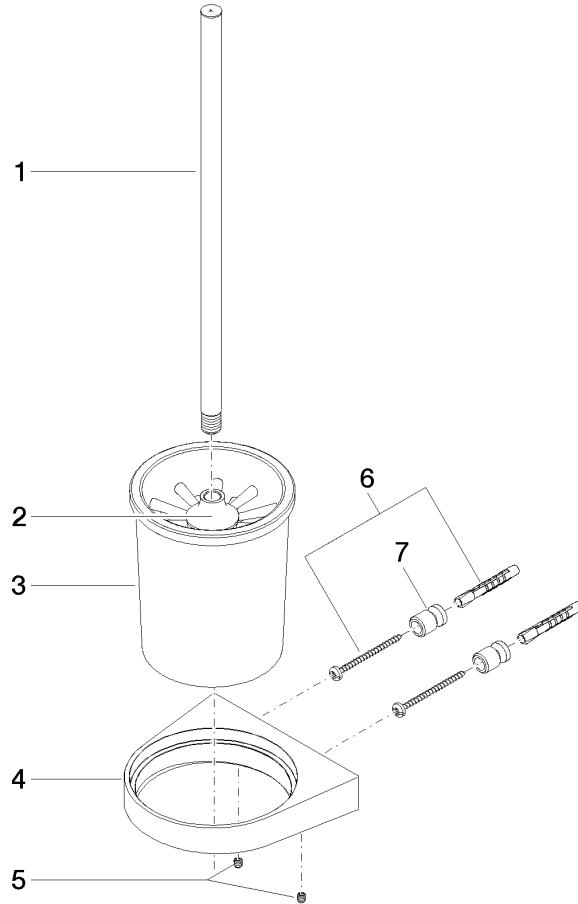

Toilet brush set wall model

83 900 970

- crystal glass
- brush, matte black
- width 126mm
- height 415 mm
- 120 mm projection

	Chrome	83 900 970-00
	Brushed Platinum	83 900 970-06
	Dark Chrome	83 900 970-19
	Matte Black	83 900 970-33
	Brushed Champagne (22kt Gold)	83 900 970-46
	Champagne (22kt Gold)	83 900 970-47
	Brushed Chrome	83 900 970-93
	Brushed Dark Platinum	83 900 970-99

Recommended miscellaneous

Glass mat

08 90 04 008
82

Toilet brush set wall model

83 900 970

mm [inches]

Toilet brush set wall model

83 900 970

Spare parts list

No.	Item Number	Name	Quantity used	Delivery time
1	90 20 97 507 00-00	handle	1	10
2	90 18 50 601 00 90	brush	1	2
3	08 90 04 008 82	Glass mat	1	2
4	08 17 97 506-00	holder	1	10
5	09 31 11 030 90	pin	2	2
6	05 17 20 726 02 90	fixing set	1	2
7	08 17 20 726 90	holder	2	2