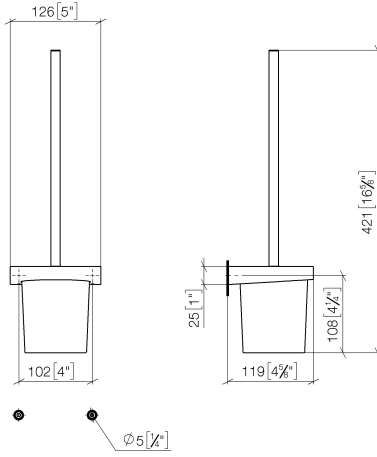

Toilet brush set wall model

83 900 970

- crystal glass
- brush, matte black
- width 126mm
- height 415 mm
- 120 mm projection

	Chrome	83 900 970-00
	Brushed Platinum	83 900 970-06
	Dark Chrome	83 900 970-19
	Matte Black	83 900 970-33
	Brushed Champagne (22kt Gold)	83 900 970-46
	Champagne (22kt Gold)	83 900 970-47
	Brushed Chrome	83 900 970-93
	Brushed Dark Platinum	83 900 970-99

Recommended miscellaneous

Glass mat

08 90 04 008
82

Toilet brush set wall model

83 900 970

mm [inches]

Toilet brush set wall model

83 900 970

Spare parts list

No.	Item Number	Name	Quantity used	Delivery time
1	90 20 97 507 00-00	handle	1	10
2	90 18 50 601 00 90	brush	1	2
3	08 90 04 008 82	Glass mat	1	2
4	08 17 97 506-00	holder	1	10
5	09 31 11 030 90	pin	2	2
6	05 17 20 726 02 90	fixing set	1	2
7	08 17 20 726 90	holder	2	2