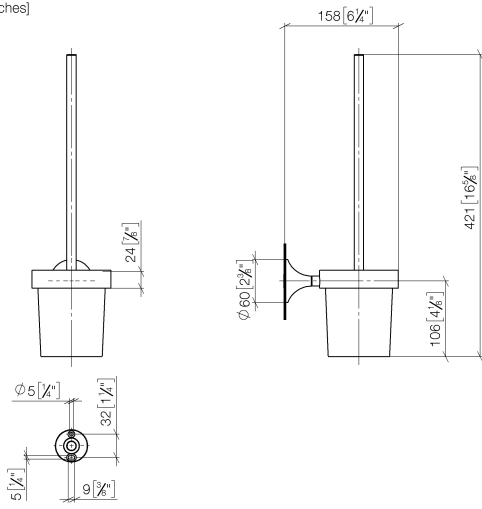

Toilet brush set wall model

83 900 809

- crystal glass brush holder, matte
- brush, matte black
- width 110mm
- height 421 mm
- 158 mm projection

	Chrome	83 900 809-00
	Brushed Platinum	83 900 809-06
	Platinum	83 900 809-08
	Dark Chrome	83 900 809-19
	Brushed Durabronze (23kt Gold)	83 900 809-28
	Brushed Champagne (22kt Gold)	83 900 809-46
	Champagne (22kt Gold)	83 900 809-47
	Brushed Dark Platinum	83 900 809-99

Recommended miscellaneous

Glass mat

08 90 04 008
82

Toilet brush set wall model

83 900 809

mm [inches]

Toilet brush set wall model

83 900 809

Spare parts list

No.	Item Number	Name	Quantity used	Delivery time
1	90 20 97 507 00-00	handle	1	10
2	90 18 50 601 00 90	brush	1	2
3	08 90 04 008 82	Glass mat	1	2
4	90 17 20 759 00 90	disc	1	2
5	05 30 31 025 00 90	fixing set	1	2