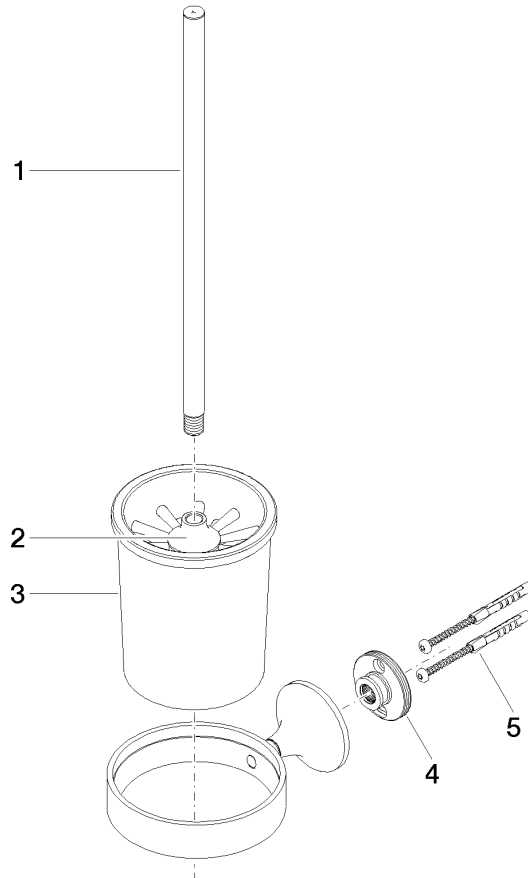

Toilet brush set wall model

83 900 809

- crystal glass brush holder, matte
- brush, matte black
- width 110mm
- height 421 mm
- 158 mm projection

	Chrome	83 900 809-00
	Brushed Platinum	83 900 809-06
	Platinum	83 900 809-08
	Dark Chrome	83 900 809-19
	Brushed Durabronze (23kt Gold)	83 900 809-28
	Brushed Champagne (22kt Gold)	83 900 809-46
	Champagne (22kt Gold)	83 900 809-47
	Brushed Dark Platinum	83 900 809-99

Recommended miscellaneous

Glass mat

08 90 04 008
82

Toilet brush set wall model

83 900 809

mm [inches]

Toilet brush set wall model

83 900 809

Spare parts list

No.	Item Number	Name	Quantity used	Delivery time
1	90 20 97 507 00-00	handle	1	10
2	90 18 50 601 00 90	brush	1	2
3	08 90 04 008 82	Glass mat	1	2
4	90 17 20 759 00 90	disc	1	2
5	05 30 31 025 00 90	fixing set	1	2