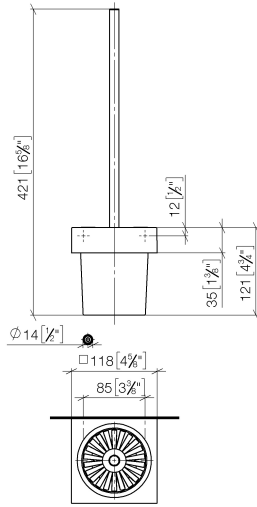

Toilet brush set wall model

83 900 780