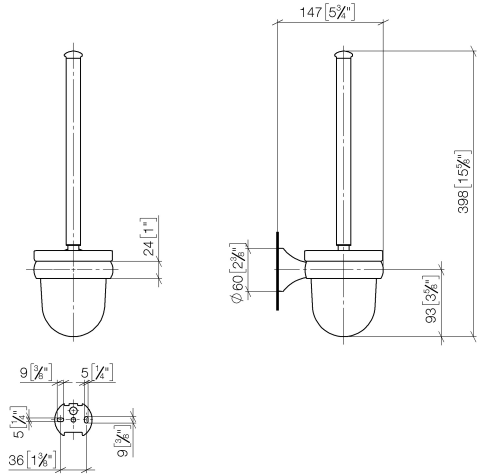

Toilet brush set wall model

83 900 361

- crystal glass brush holder, matte
- brush head, white
- width 110mm
- height 400 mm
- 147 mm projection

	Chrome	83 900 361-00
	Brushed Platinum	83 900 361-06
	Platinum	83 900 361-08
	Durabross (23kt Gold)	83 900 361-09
	Brushed Durabross (23kt Gold)	83 900 361-28
	Brushed Dark Platinum	83 900 361-99

Recommended miscellaneous

Glass mat

08 90 04 000
82

Toilet brush set wall model

83 900 361

mm [inches]

Toilet brush set wall model

83 900 361

Spare parts list

No.	Item Number	Name	Quantity used	Delivery time
1	90 28 22 538 03-00	handle	1	10
2	08 18 50 600 90	brush	1	60
3	08 90 04 000 82	Glass mat	1	2
4	04 31 11 140 00 90	pin	1	2
5	05 17 97 507 00 90	fixing set	1	2