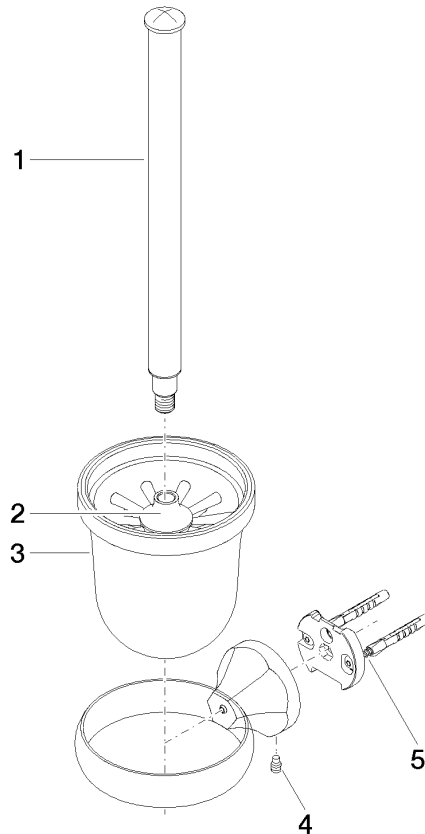

Toilet brush set wall model

83 900 361

- crystal glass brush holder, matte
- brush head, white
- width 110mm
- height 400 mm
- 147 mm projection

	Chrome	83 900 361-00
	Brushed Platinum	83 900 361-06
	Platinum	83 900 361-08
	Durabross (23kt Gold)	83 900 361-09
	Brushed Durabross (23kt Gold)	83 900 361-28
	Brushed Dark Platinum	83 900 361-99

Recommended miscellaneous

Glass mat

08 90 04 000
82

Toilet brush set wall model

83 900 361

mm [inches]

Toilet brush set wall model

83 900 361

Spare parts list

No.	Item Number	Name	Quantity used	Delivery time
1	90 28 22 538 03-00	handle	1	10
2	08 18 50 600 90	brush	1	60
3	08 90 04 000 82	Glass mat	1	2
4	04 31 11 140 00 90	pin	1	2
5	05 17 97 507 00 90	fixing set	1	2