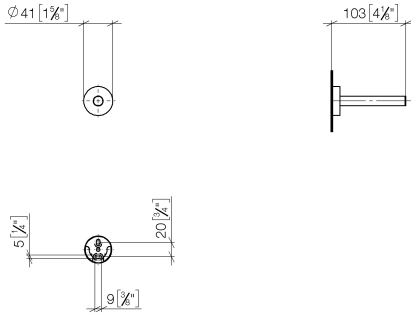

Reserve tissue holder

83 590 979

- rosette Ø 40 mm
- 105 mm projection

	Chrome	83 590 979-00
	Brushed Platinum	83 590 979-06
	Dark Chrome	83 590 979-19
	Matte Black	83 590 979-33
	Brushed Champagne (22kt Gold)	83 590 979-46
	Champagne (22kt Gold)	83 590 979-47
	Brushed Chrome	83 590 979-93

Reserve tissue holder

83 590 979

mm [inches]

Reserve tissue holder

83 590 979

Parts for other
finishes can be found
here: Brushed
Platinum

Spare parts list

No.	Item Number	Name	Quantity used	Delivery time
1	90 17 97 567 00-00	holder	1	10
2	08 27 97 500-00	rosette	1	10
3	08 30 11 516 90	ring	1	2
4	08 17 97 560 90	holder	1	2
5	05 30 31 025 00 90	fixing set	1	2
6	08 17 97 501 07	holder	3	2