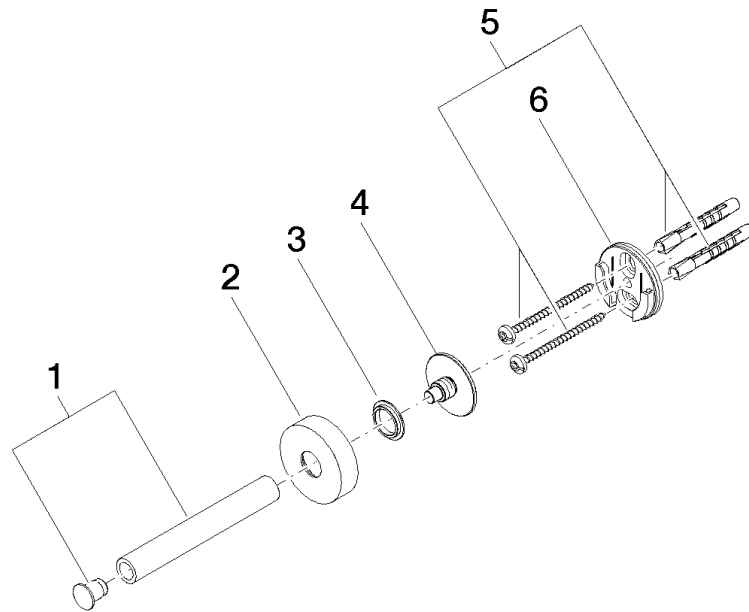

Reserve tissue holder

83 590 979

mm [inches]

Reserve tissue holder

83 590 979

Parts for other
finishes can be found
here: Brushed
Platinum

Spare parts list

No.	Item Number	Name	Quantity used	Delivery time
1	90 17 97 567 00-00	holder	1	10
2	08 27 97 500-00	rosette	1	10
3	08 30 11 516 90	ring	1	2
4	08 17 97 560 90	holder	1	2
5	05 30 31 025 00 90	fixing set	1	2
6	08 17 97 501 07	holder	3	2