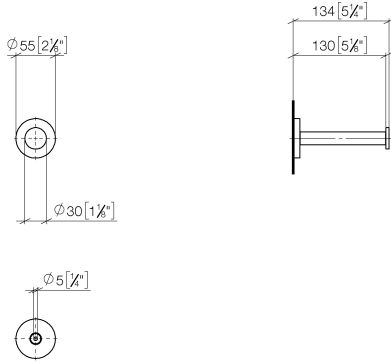

Reserve tissue holder

83 590 892

- width 55mm
- height 55 mm
- rosette Ø 55 mm
- 135 mm projection

	Chrome	83 590 892-00
	Brushed Platinum	83 590 892-06
	Platinum	83 590 892-08
	Matte White	83 590 892-10
	Dark Chrome	83 590 892-19
	Brushed Durabronze (23kt Gold)	83 590 892-28
	Matte Black	83 590 892-33
	Brushed Champagne (22kt Gold)	83 590 892-46
	Champagne (22kt Gold)	83 590 892-47
	Brushed Chrome	83 590 892-93
	Brushed Dark Platinum	83 590 892-99

Reserve tissue holder

83 590 892

mm [inches]

Reserve tissue holder

83 590 892

Parts for other finishes can be found here: [Brushed Platinum](#)

Spare parts list

No.	Item Number	Name	Quantity used	Delivery time
1	08 31 20 531-00	plug	1	10
2	08 31 09 611-00	bar	1	10
3	08 27 89 500-00	rosette	1	10
4	05 30 31 025 00 90	fixing set	1	2