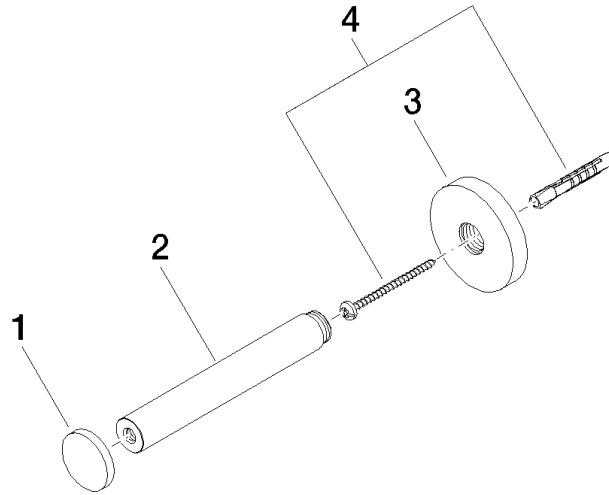

Reserve tissue holder

83 590 892

- width 55mm
- height 55 mm
- rosette Ø 55 mm
- 135 mm projection

	Chrome	83 590 892-00
	Brushed Platinum	83 590 892-06
	Platinum	83 590 892-08
	Matte White	83 590 892-10
	Dark Chrome	83 590 892-19
	Brushed Durabronze (23kt Gold)	83 590 892-28
	Matte Black	83 590 892-33
	Brushed Champagne (22kt Gold)	83 590 892-46
	Champagne (22kt Gold)	83 590 892-47
	Brushed Chrome	83 590 892-93
	Brushed Dark Platinum	83 590 892-99

Reserve tissue holder

83 590 892

mm [inches]

Reserve tissue holder

83 590 892

Parts for other finishes can be found here: [Brushed Platinum](#)

Spare parts list

No.	Item Number	Name	Quantity used	Delivery time
1	08 31 20 531-00	plug	1	10
2	08 31 09 611-00	bar	1	10
3	08 27 89 500-00	rosette	1	10
4	05 30 31 025 00 90	fixing set	1	2