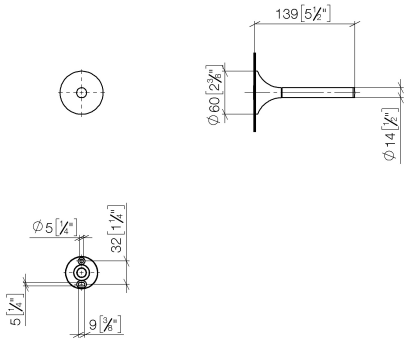

Reserve tissue holder

83 590 809

- width 60mm
- height 60 mm
- rosette Ø 60 mm
- 139 mm projection

	Chrome	83 590 809-00
	Brushed Platinum	83 590 809-06
	Platinum	83 590 809-08
	Dark Chrome	83 590 809-19
	Brushed Durabronze (23kt Gold)	83 590 809-28
	Brushed Champagne (22kt Gold)	83 590 809-46
	Champagne (22kt Gold)	83 590 809-47
	Brushed Dark Platinum	83 590 809-99

Reserve tissue holder

83 590 809

mm [inches]

Reserve tissue holder

83 590 809

Parts for other
finishes can be found
here: Brushed
Platinum

Spare parts list

No.	Item Number	Name	Quantity used	Delivery time
1	05 30 31 025 00 90	fixing set	1	2
2	90 17 20 759 00 90	disc	1	2