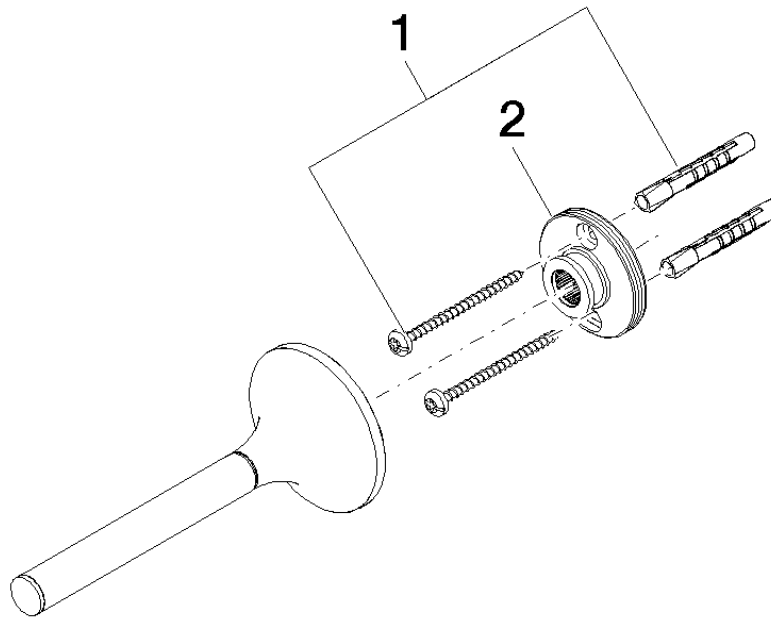

Reserve tissue holder

83 590 809

- width 60mm
- height 60 mm
- rosette Ø 60 mm
- 139 mm projection

	Chrome	83 590 809-00
	Brushed Platinum	83 590 809-06
	Platinum	83 590 809-08
	Dark Chrome	83 590 809-19
	Brushed Durabronze (23kt Gold)	83 590 809-28
	Brushed Champagne (22kt Gold)	83 590 809-46
	Champagne (22kt Gold)	83 590 809-47
	Brushed Dark Platinum	83 590 809-99

Reserve tissue holder

83 590 809

mm [inches]

Reserve tissue holder

83 590 809

Parts for other
finishes can be found
here: Brushed
Platinum

Spare parts list

No.	Item Number	Name	Quantity used	Delivery time
1	05 30 31 025 00 90	fixing set	1	2
2	90 17 20 759 00 90	disc	1	2