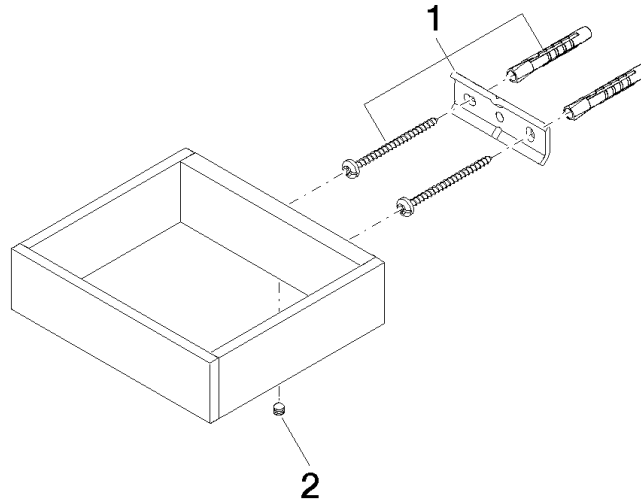

Reserve tissue holder

83 590 780

mm [inches]

Reserve tissue holder

83 590 780

Parts for other
finishes can be found
here: Brushed
Platinum

Spare parts list

No.	Item Number	Name	Quantity used	Delivery time
1	05 17 20 718 00 90	fixing set	1	2
2	04 31 11 112 00 90	pin	1	2