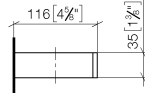

Reserve tissue holder

83 590 780

- width 132mm
- height 35 mm
- 116 mm projection

	Chrome	83 590 780-00
	Brushed Platinum	83 590 780-06
	Platinum	83 590 780-08
	Dark Chrome	83 590 780-19
	Brushed Durabronze (23kt Gold)	83 590 780-28
	Brushed Champagne (22kt Gold)	83 590 780-46
	Champagne (22kt Gold)	83 590 780-47
	Brushed Dark Platinum	83 590 780-99

Reserve tissue holder

83 590 780

mm [inches]

Reserve tissue holder

83 590 780

Parts for other
finishes can be found
here: Brushed
Platinum

Spare parts list

No.	Item Number	Name	Quantity used	Delivery time
1	05 17 20 718 00 90	fixing set	1	2
2	04 31 11 112 00 90	pin	1	2