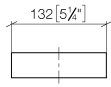

Reserve tissue holder

83 590 780

- width 132mm
- height 35 mm
- 116 mm projection

	Chrome	83 590 780-00
	Brushed Platinum	83 590 780-06
	Platinum	83 590 780-08
	Dark Chrome	83 590 780-19
	Brushed Durabronze (23kt Gold)	83 590 780-28
	Brushed Champagne (22kt Gold)	83 590 780-46
	Champagne (22kt Gold)	83 590 780-47
	Brushed Dark Platinum	83 590 780-99

Reserve tissue holder

83 590 780

mm [inches]

Reserve tissue holder

83 590 780

Parts for other
finishes can be found
here: Brushed
Platinum

Spare parts list

No.	Item Number	Name	Quantity used	Delivery time
1	05 17 20 718 00 90	fixing set	1	2
2	04 31 11 112 00 90	pin	1	2