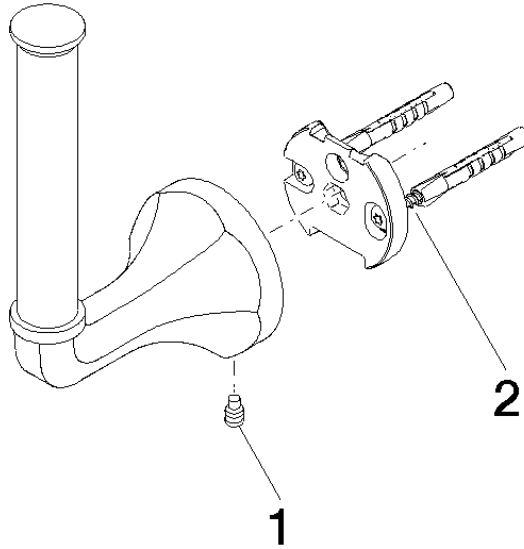

Reserve tissue holder

83 590 361

- height 170 mm
- rosette Ø 60 mm
- 93 mm projection

	Chrome	83 590 361-00
	Brushed Platinum	83 590 361-06
	Platinum	83 590 361-08
	Durabass (23kt Gold)	83 590 361-09
	Brushed Durabass (23kt Gold)	83 590 361-28
	Brushed Dark Platinum	83 590 361-99

Reserve tissue holder

83 590 361

mm [inches]

Reserve tissue holder

83 590 361

Parts for other
finishes can be found
here: Brushed
Platinum

Spare parts list

No.	Item Number	Name	Quantity used	Delivery time
1	04 31 11 140 00 90	pin	1	2
2	05 17 97 507 00 90	fixing set	1	2