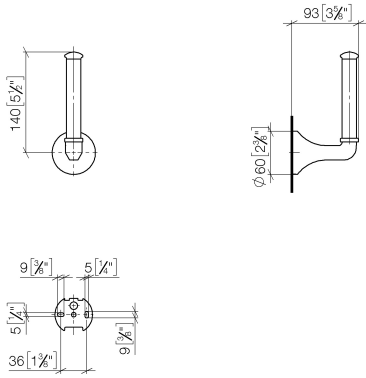

Reserve tissue holder

83 590 361

- height 170 mm
- rosette Ø 60 mm
- 93 mm projection

	Chrome	83 590 361-00
	Brushed Platinum	83 590 361-06
	Platinum	83 590 361-08
	Durabass (23kt Gold)	83 590 361-09
	Brushed Durabass (23kt Gold)	83 590 361-28
	Brushed Dark Platinum	83 590 361-99

Reserve tissue holder

83 590 361

mm [inches]

Reserve tissue holder

83 590 361

Parts for other
finishes can be found
here: Brushed
Platinum

Spare parts list

No.	Item Number	Name	Quantity used	Delivery time
1	04 31 11 140 00 90	pin	1	2
2	05 17 97 507 00 90	fixing set	1	2