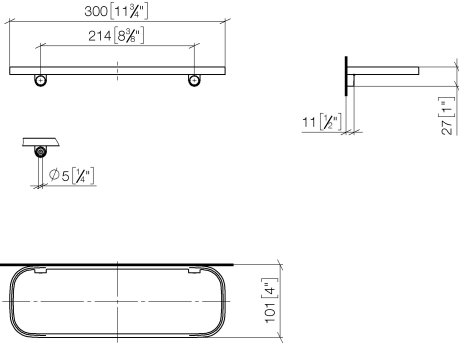

Shelf wall model

83 482 970

- width 300mm
- height 26 mm
- 100 mm projection
- without grid element

	Chrome	83 482 970-00
	Brushed Platinum	83 482 970-06
	Platinum	83 482 970-08
	Matte White	83 482 970-10
	Dark Chrome	83 482 970-19
	Brushed Durabrass (23kt Gold)	83 482 970-28
	Matte Black	83 482 970-33
	Brushed Champagne (22kt Gold)	83 482 970-46
	Champagne (22kt Gold)	83 482 970-47
	Brushed Chrome	83 482 970-93
	Brushed Dark Platinum	83 482 970-99

Required miscellaneous

Grid element 82 482 970-53
 •plastic grid elements

Shelf wall model

83 482 970

mm [inches]

Shelf wall model

83 482 970

Parts for other
finishes can be found
here: [Brushed](#)
[Platinum](#)

Spare parts list

No.	Item Number	Name	Quantity used	Delivery time
1	90 30 30 520 00-00	set	1	10
2	05 30 31 002 00 90	fixing set	1	2
3	08 17 97 578-00	holder	1	60