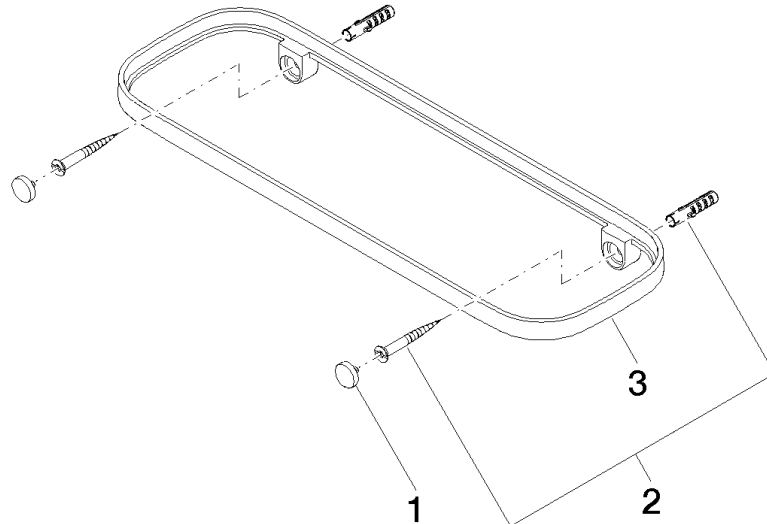

Shelf wall model

83 482 970

- width 300mm
- height 26 mm
- 100 mm projection
- without grid element

	Chrome	83 482 970-00
	Brushed Platinum	83 482 970-06
	Platinum	83 482 970-08
	Matte White	83 482 970-10
	Dark Chrome	83 482 970-19
	Brushed Durabrass (23kt Gold)	83 482 970-28
	Matte Black	83 482 970-33
	Brushed Champagne (22kt Gold)	83 482 970-46
	Champagne (22kt Gold)	83 482 970-47
	Brushed Chrome	83 482 970-93
	Brushed Dark Platinum	83 482 970-99

Required miscellaneous

Grid element 82 482 970-53
 •plastic grid elements

Shelf wall model

83 482 970

mm [inches]

Shelf wall model

83 482 970

Parts for other
finishes can be found
here: [Brushed](#)
[Platinum](#)