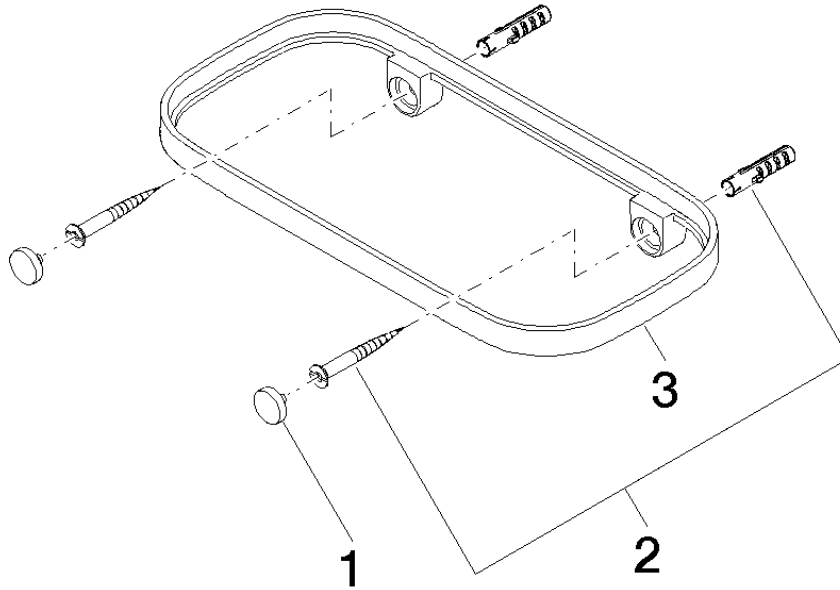

Required miscellaneous

Grid element 82 481 970-53
 •plastic grid elements

Shelf wall model

83 481 970

mm [inches]

Shelf wall model

83 481 970

Parts for other finishes can be found here: **Brushed**
Platinum