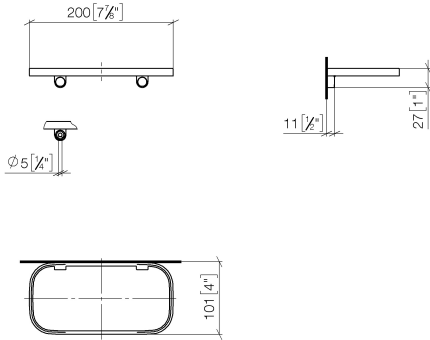

Shelf wall model

83 481 970

- width 200mm
- height 26 mm
- 100 mm projection
- without grid element

	Chrome	83 481 970-00
	Brushed Platinum	83 481 970-06
	Platinum	83 481 970-08
	Matte White	83 481 970-10
	Dark Chrome	83 481 970-19
	Brushed Durabrass (23kt Gold)	83 481 970-28
	Matte Black	83 481 970-33
	Brushed Champagne (22kt Gold)	83 481 970-46
	Champagne (22kt Gold)	83 481 970-47
	Brushed Chrome	83 481 970-93
	Brushed Dark Platinum	83 481 970-99

Required miscellaneous

Grid element 82 481 970-53
 •plastic grid elements

Shelf wall model

83 481 970

mm [inches]

Shelf wall model

83 481 970

Parts for other finishes can be found here: **Brushed**
Platinum