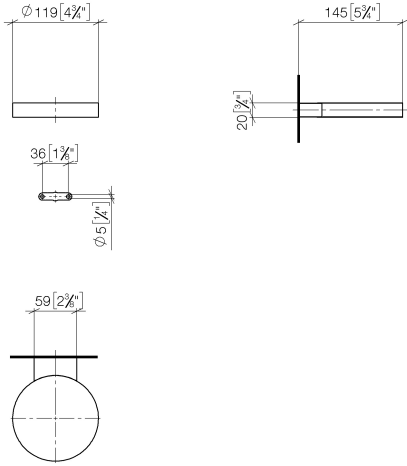

Soap dish wall model

83 410 979

- width 120mm
- height 20 mm
- 145 mm projection

| | | |
|---|-------------------------------|---------------|
|  | Chrome | 83 410 979-00 |
|  | Brushed Platinum | 83 410 979-06 |
|  | Platinum | 83 410 979-08 |
|  | Durabress (23kt Gold) | 83 410 979-09 |
|  | Matte White | 83 410 979-10 |
|  | Dark Chrome | 83 410 979-19 |
|  | Brushed Durabress (23kt Gold) | 83 410 979-28 |
|  | Matte Black | 83 410 979-33 |
|  | Brushed Champagne (22kt Gold) | 83 410 979-46 |
|  | Champagne (22kt Gold) | 83 410 979-47 |
|  | Brushed Chrome | 83 410 979-93 |
|  | Brushed Dark Platinum | 83 410 979-99 |

Soap dish wall model

83 410 979

mm [inches]

Soap dish wall model

83 410 979

Parts for other
finishes can be found
here: Brushed
Platinum

Spare parts list

| No. | Item Number | Name | Quantity used | Delivery time |
|-----|--------------------|------------|---------------|---------------|
| 1 | 08 17 97 570-00 | dish | 1 | 10 |
| 2 | 09 31 11 002 90 | pin | 1 | 2 |
| 3 | 08 17 30 502-00 | holder | 1 | 10 |
| 4 | 09 30 30 080 90 | screw | 2 | 2 |
| 5 | 05 30 31 025 00 90 | fixing set | 1 | 2 |
| 6 | 09 17 20 030 90 | holder | 1 | 2 |