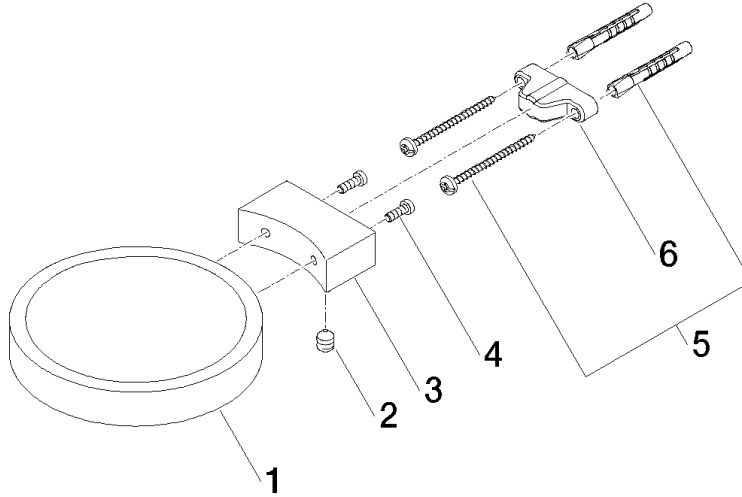

Soap dish wall model

83 410 979

- width 120mm
- height 20 mm
- 145 mm projection

| | | |
|---|-------------------------------|---------------|
|  | Chrome | 83 410 979-00 |
|  | Brushed Platinum | 83 410 979-06 |
|  | Platinum | 83 410 979-08 |
|  | Durabress (23kt Gold) | 83 410 979-09 |
|  | Matte White | 83 410 979-10 |
|  | Dark Chrome | 83 410 979-19 |
|  | Brushed Durabress (23kt Gold) | 83 410 979-28 |
|  | Matte Black | 83 410 979-33 |
|  | Brushed Champagne (22kt Gold) | 83 410 979-46 |
|  | Champagne (22kt Gold) | 83 410 979-47 |
|  | Brushed Chrome | 83 410 979-93 |
|  | Brushed Dark Platinum | 83 410 979-99 |

Soap dish wall model

83 410 979

mm [inches]

Soap dish wall model

83 410 979

Parts for other
finishes can be found
here: Brushed
Platinum

Spare parts list

| No. | Item Number | Name | Quantity used | Delivery time |
|-----|--------------------|------------|---------------|---------------|
| 1 | 08 17 97 570-00 | dish | 1 | 10 |
| 2 | 09 31 11 002 90 | pin | 1 | 2 |
| 3 | 08 17 30 502-00 | holder | 1 | 10 |
| 4 | 09 30 30 080 90 | screw | 2 | 2 |
| 5 | 05 30 31 025 00 90 | fixing set | 1 | 2 |
| 6 | 09 17 20 030 90 | holder | 1 | 2 |